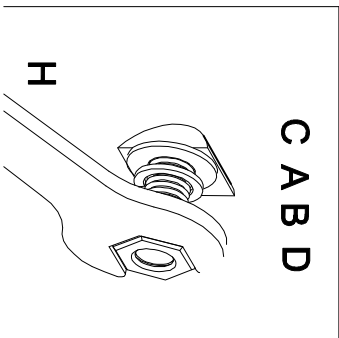

# Assembly Instructions

Solidwood Dolce Office Desk

-  Ax16
-  Bx16
-  Cx4
-  Dx4
-  Ex4
-  Fx4
-  Gx8
-  Hx1
-  Kx1
-  Lx4

C A B D

H

-  A x 8
-  B x 8
-  G x 8
-  K x 1