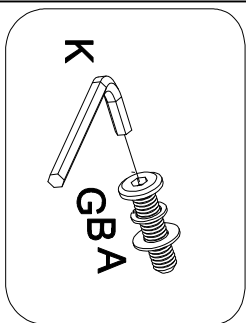

# Assembly Instructions

Solidwood Dolce Office Desk

-  Ax16
-  Bx16
-  Cx4
-  Dx4
-  Ex4
-  Fx4
-  Gx8
-  Hx1
-  Kx1
-  Lx4

C A B D

H

-  A x 8
-  B x 8
-  G x 8
-  K x 1