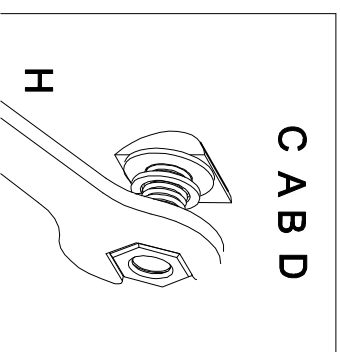

Assembly Instructions

Solidwood Dolce Office Desk

-  Ax16
-  Bx16
-  Cx4
-  Dx4
-  Ex4
-  Fx4
-  Gx8
-  Hx1
-  Kx1
-  Lx4

-  A x 8
-  B x 8
-  G x 8
-  K x 1