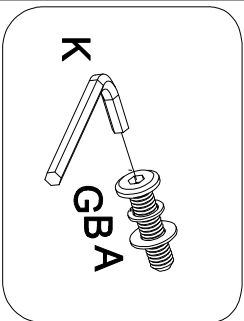

Assembly Instructions

Solidwood Dolce Office Desk

-  Ax16
-  Bx16
-  Cx4
-  Dx4
-  Ex4
-  Fx4
-  Gx8
-  Hx1
-  Kx1
-  Lx4

-  A x 8
-  B x 8
-  G x 8
-  K x 1