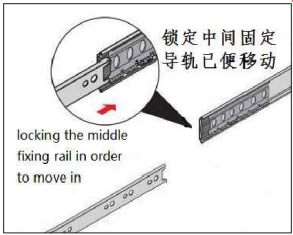

LH252X1-A/B

安装方法
Installation method

对准往里一推即可
Just aim and push inward

二折轨抽屉安装
Two-fold rail drawer
installation

17