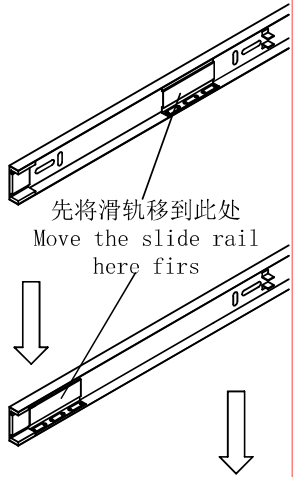

*2

 (C)*12

12

*3

LH252X1-A/B

安装方法
Installation method

对准往里一推即可
Just aim and push inward

二折轨抽屉安装
Two-fold rail drawer installation

(E)*12
(F2)*4

13

(E)*18
(F2)*6

14

15

16

LH252X1-A/B

安装方法
Installation method