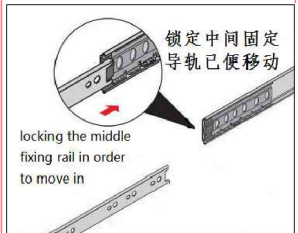

*2

 (C)*12

12

*3

LH252X1-A/B

安装方法
Installation method

对准往里一推即可
Just aim and push inward

二折轨抽屉安装
Two-fold rail drawer installation