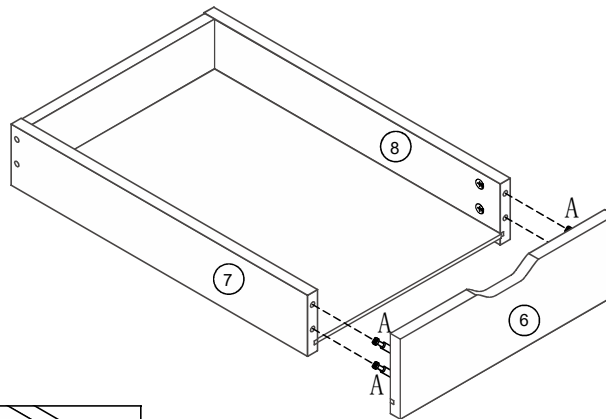

 (D)*8
 (H)*1

9

*2

 (D)*12
 (H)*1

10

*3

 (C)*8

11

*2

 (C)*12

12

*3

LH252X1-A/B

安装方法
Installation method

对准往里一推即可
Just aim and push inward

二折轨抽屉安装
Two-fold rail drawer installation