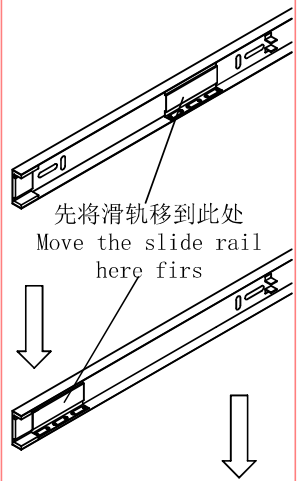

*2

 (C)*12

12

*3

LH252X1-A/B

安装方法
Installation method

对准往里一推即可
Just aim and push inward

二折轨抽屉安装
Two-fold rail drawer installation