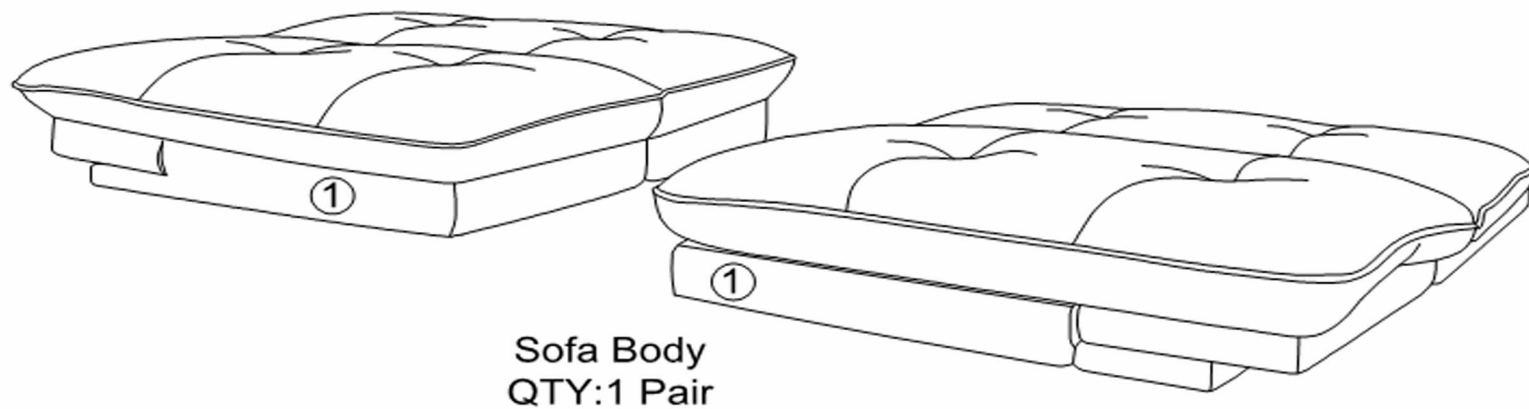

WARNING

- This product has been designed for seating three (3) average adults. To prevent injury and damage to this unit, PROHIBIT jumping on it.
 - This product is designed for home use and not intended for commercial use.
 - Children under the age of 5, small infants and babies should not sleep alone on this product for safety reasons.
 - Recommended # of people needed for handling: 2 (however it is always better to have an extra hand.)
 - THIS INSTRUCTION BOOKLET CONTAINS IMPORTANT SAFETY INFORMATION. PLEASE READ AND KEEP FOR FUTURE REFERENCE.
-

PARTS

Sofa Body
QTY:1 Pair

Leg
QTY:4

Center Leg
QTY:2

HARDWARE

A
Hex Key
M5
QTY : 1 PC

B
QTY : 4 PCS

C
Bolt
QTY : 4 PCS