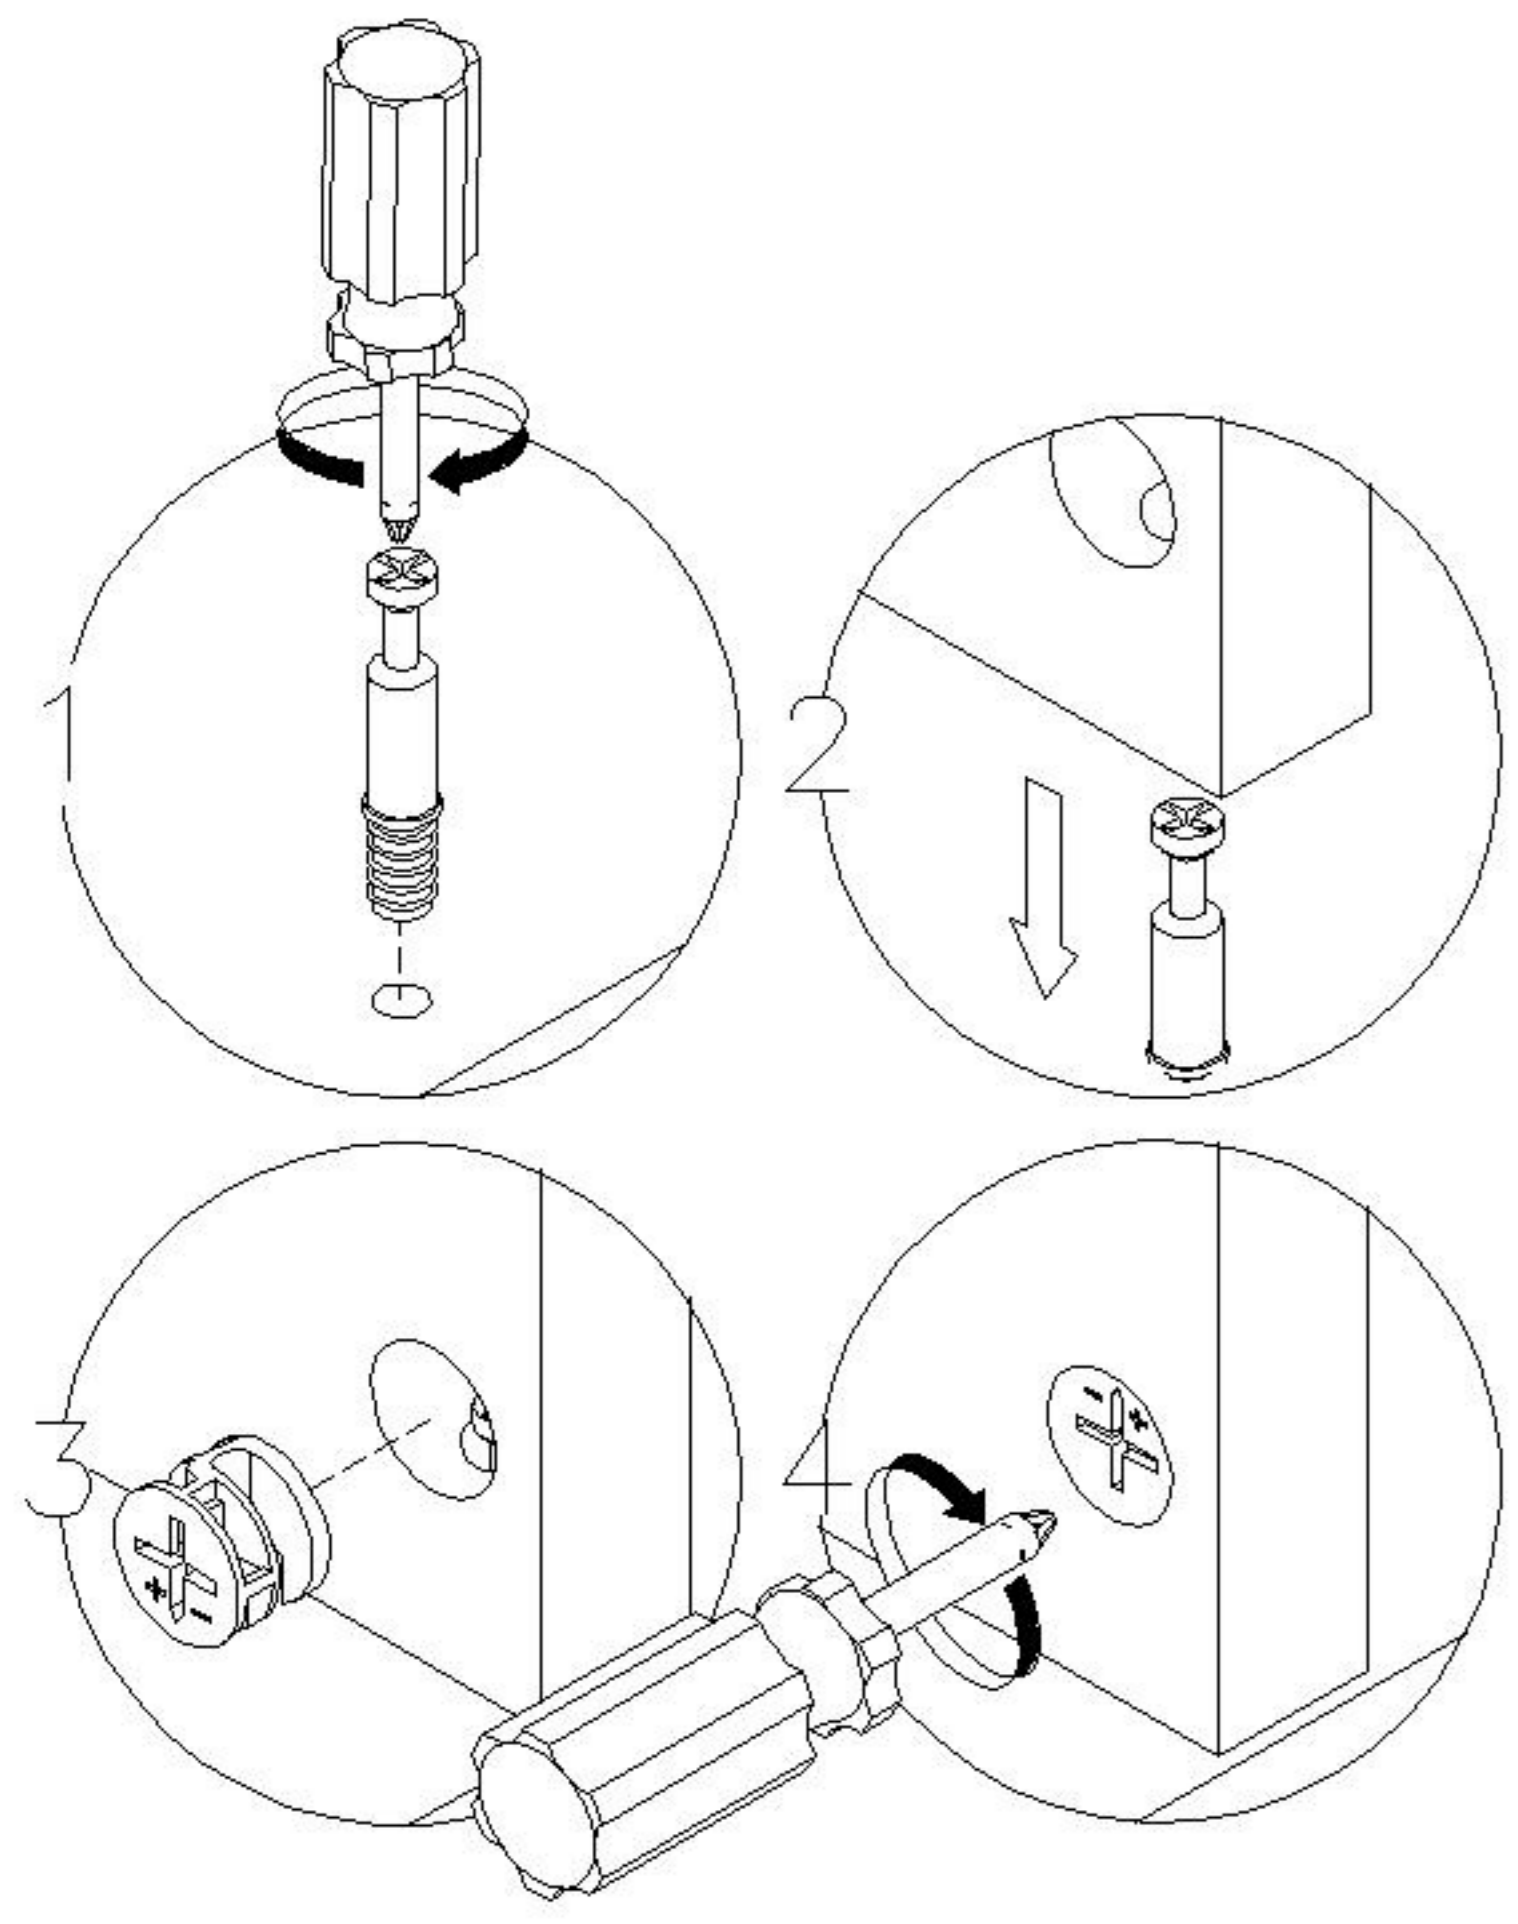

NG14X-A

安装方法/
Installation method