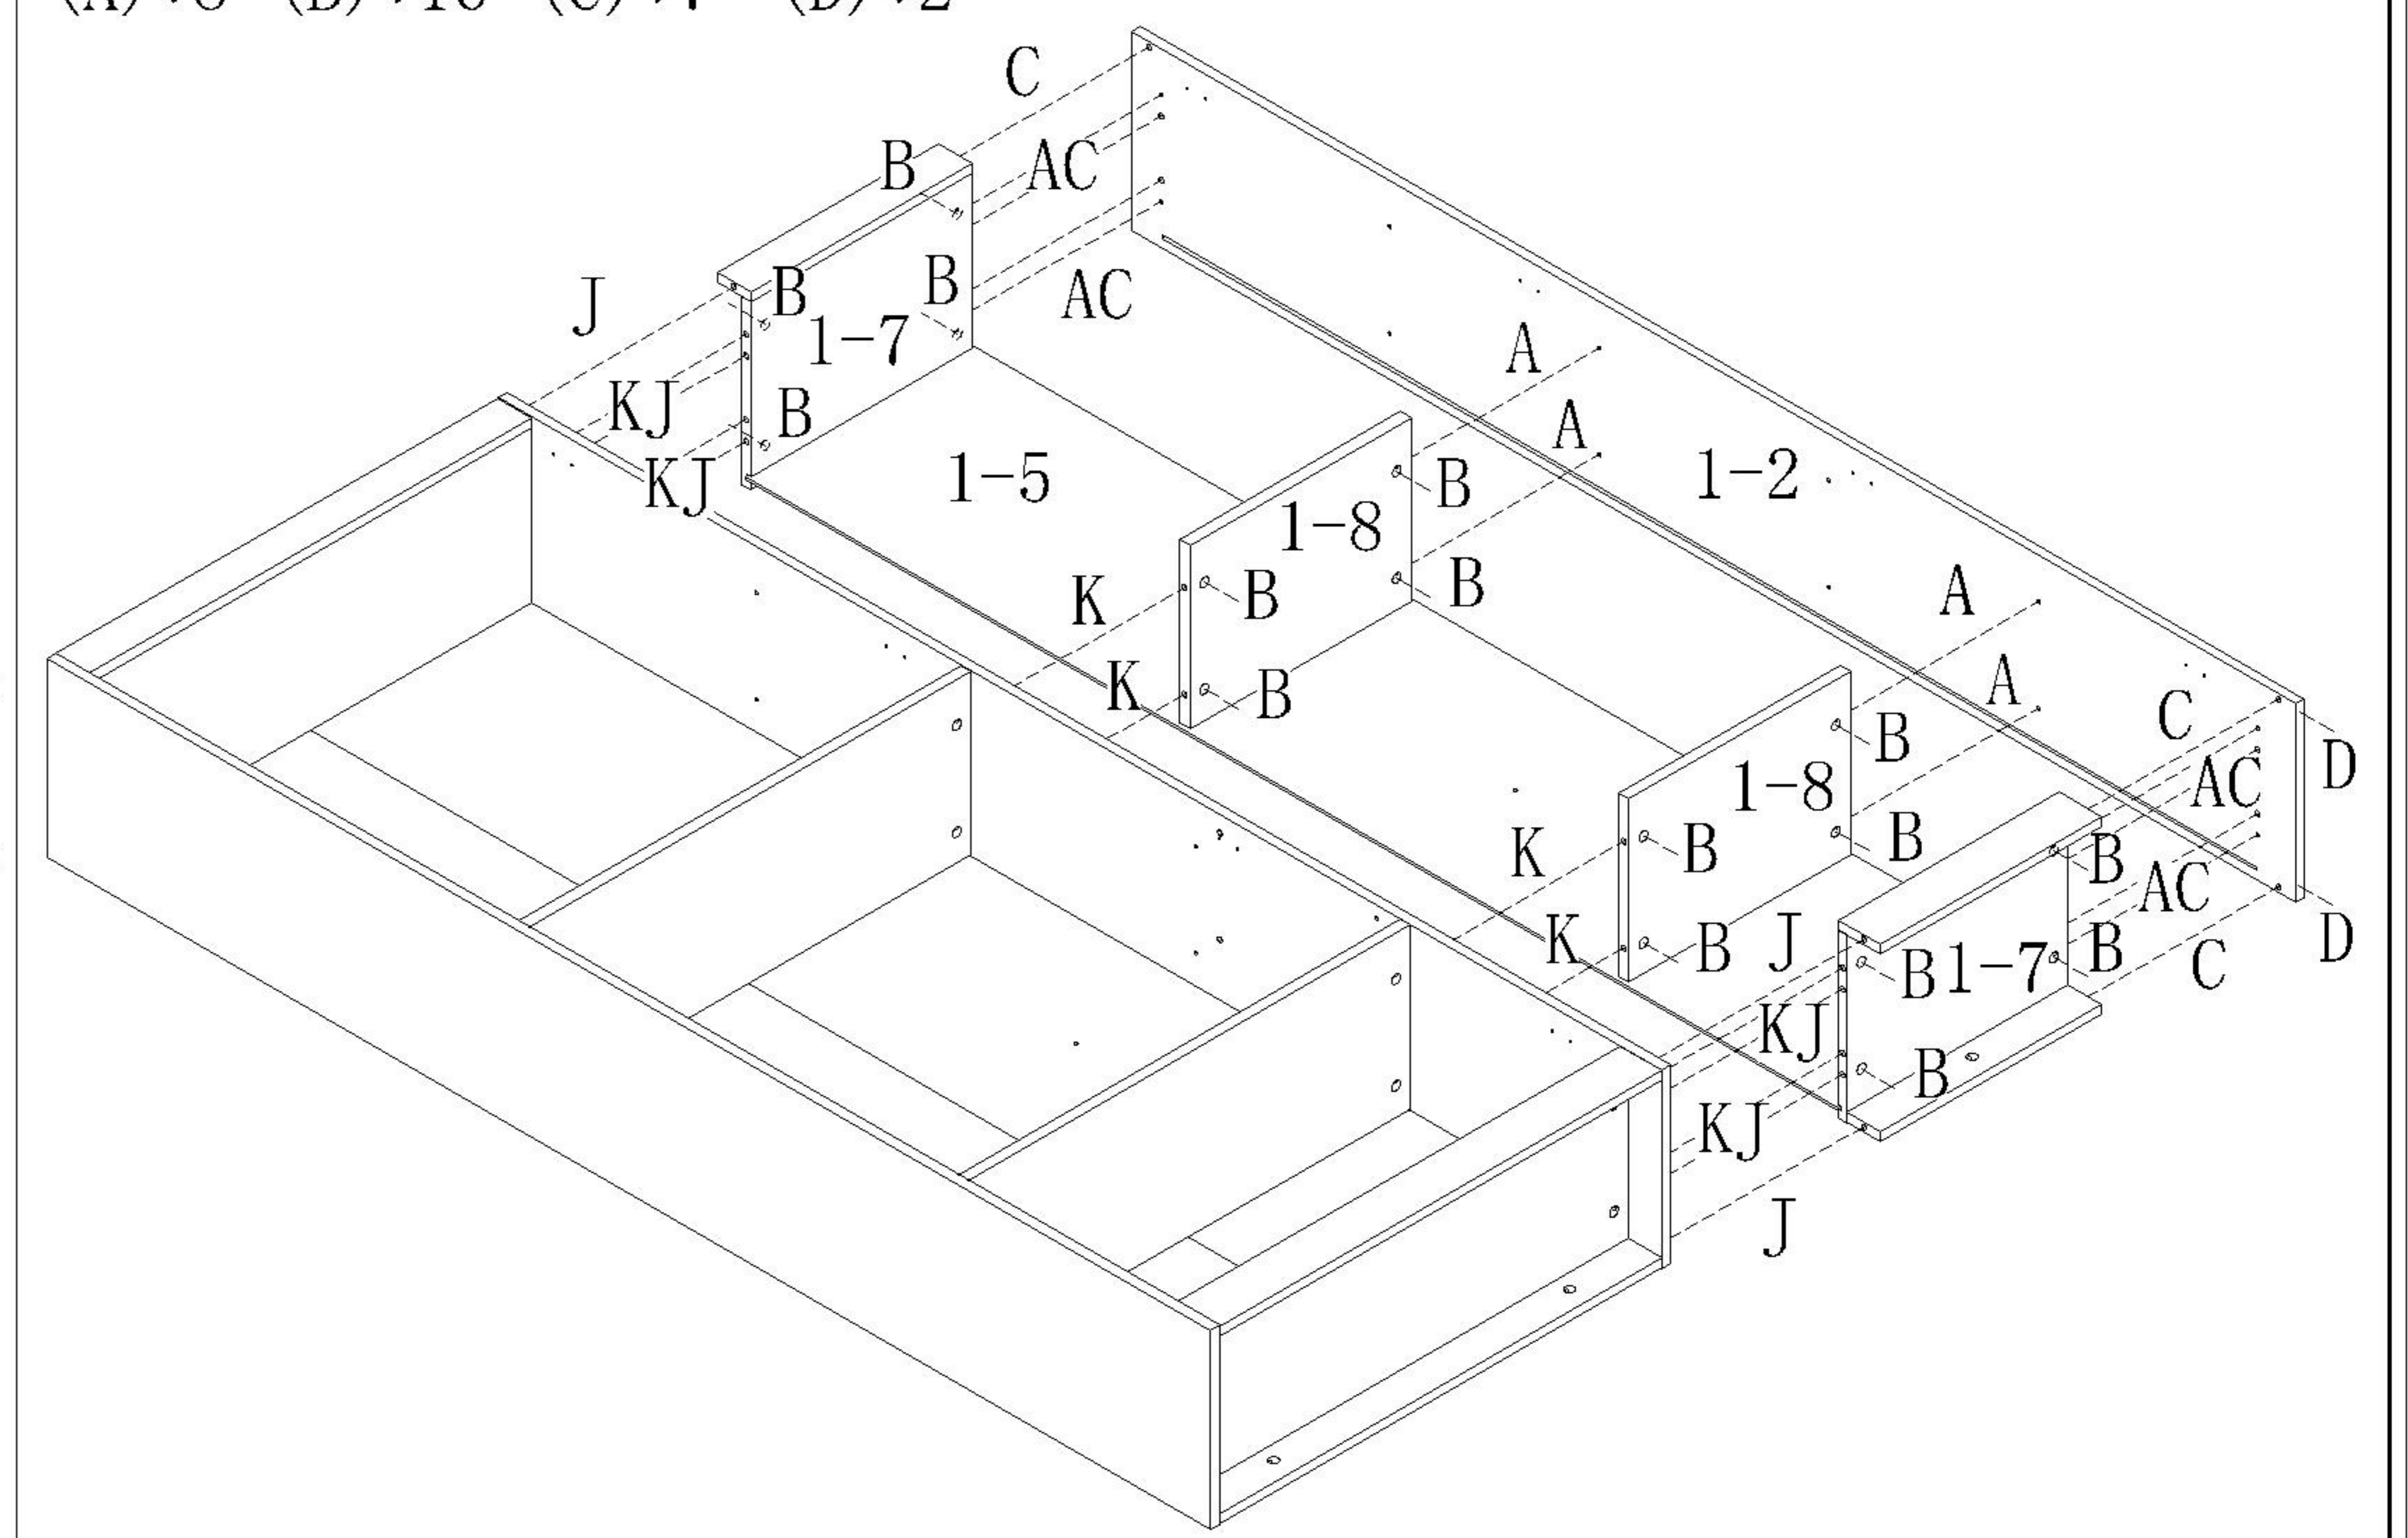

LINSY 林氏家居

五金表/Hardware list

部件表/Parts List

安装示意图/Assembly Instruction

产品名称 Model NO.	NG14X-A
产品规格 Specification	1194*341*2016mm
安装工具 Tool	安装人数 Installer
	

 (A)* 26 二合一螺杆 (35mm) 2 in 1 screw	 (B)* 43 大三合一锁饼 (15mm) Three in one large lock	 (C)* 15 木榫08x30mm wood tenon	 (D)* 10 脚垫-灰色 Footrest Grey
 (E)* 16 层板托5mm shelf support	 (F)* 13 自攻大扁M4*16mm Self tapping flat screw	 (G)* 13 背板扣 Back Plate Buckle-White	 (H)* 13 自攻螺丝M3.5x16mm Self-tapping screw
 (I)* 2 家具防倒器-白色 Anti-fall device white	 (J)* 7 木榫08x50mm wood tenon	 (K)* 8 双头三合一螺杆64 double-head three-in-one screw	 (L)* 2 膨胀胶粒 Expanded rubber particles
 (M)* 2 自攻螺丝M4x60mm Self tapping screw	 (N)* 12 缓冲门铰直弯-杯径035 Hinge straight bending diameter 35	 (O)* 3 圆拉手 Round handle	 (P)* 3 拉手螺丝-M4x28mm pulling screw

3

-  (A)*2
-  (B)*2
-  (D)*2

4

NG14X-A

安装方法/
Installation method

- (A)*8
- (B)*16
- (C)*7
- (D)*4
- (J)*7
- (K)*8

5

- (A)*8
- (B)*16
- (C)*7
- (D)*2