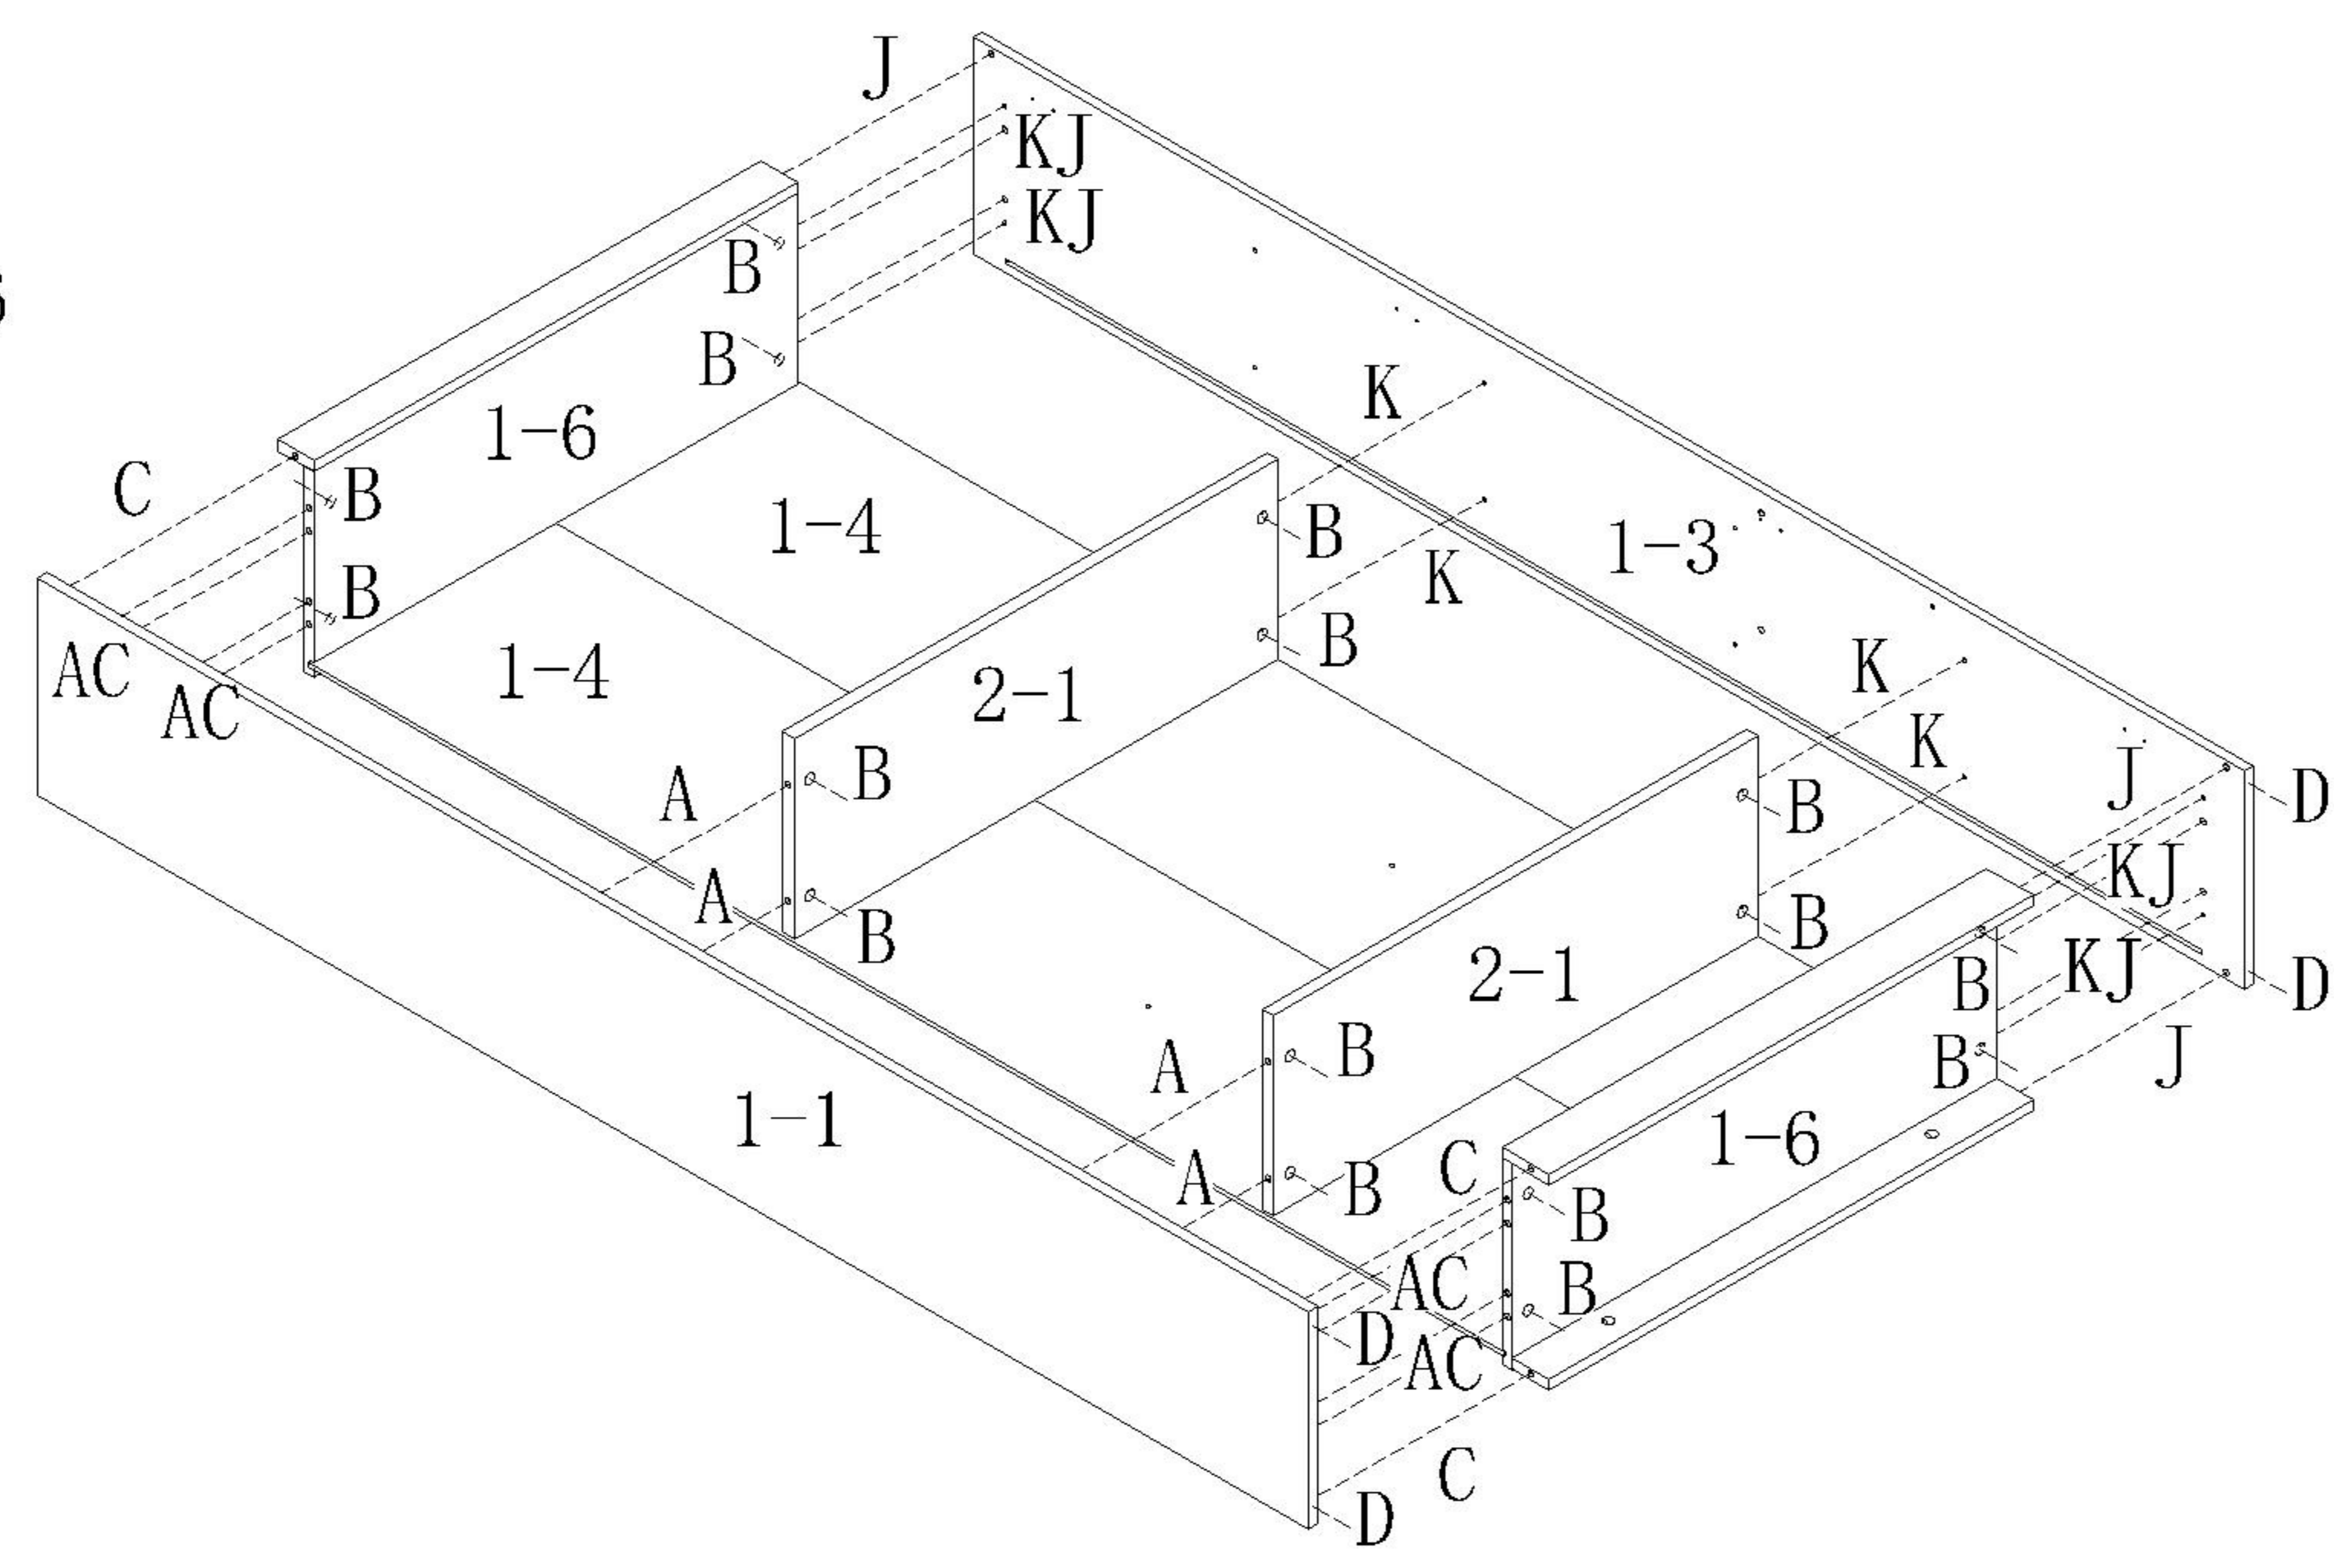

LINSY 林氏家居

五金表/Hardware list

部件表/Parts List

安装示意图/Assembly Instruction

产品名称 Model NO.	NG14X-A
产品规格 Specification	1194*341*2016mm
安装工具 Tool	安装人数 Installer
	

 (A)* 26 二合一螺杆 (35mm) 2 in 1 screw	 (B)* 43 大三合一锁饼 (15mm) Three in one large lock	 (C)* 15 木榫08x30mm wood tenon	 (D)* 10 脚垫-灰色 Footrest Grey
 (E)* 16 层板托5mm shelf support	 (F)* 13 自攻大扁M4*16mm Self tapping flat screw	 (G)* 13 背板扣 Back Plate Buckle-White	 (H)* 13 自攻螺丝M3.5x16mm Self-tapping screw
 (I)* 2 家具防倒器-白色 Anti-fall device white	 (J)* 7 木榫08x50mm wood tenon	 (K)* 8 双头三合一螺杆64 double-head three-in-one screw	 (L)* 2 膨胀胶粒 Expanded rubber particles
 (M)* 2 自攻螺丝M4x60mm Self tapping screw	 (N)* 12 缓冲门铰直弯-杯径035 Hinge straight bending diameter 35	 (O)* 3 圆拉手 Round handle	 (P)* 3 拉手螺丝-M4x28mm pulling screw

3

-  (A)*2
-  (B)*2
-  (D)*2

4

NG14X-A

安装方法/
Installation method

- (A)*8
- (B)*16
- (C)*7
- (D)*4
- (J)*7
- (K)*8

5

- (A)*8
- (B)*16
- (C)*7
- (D)*2