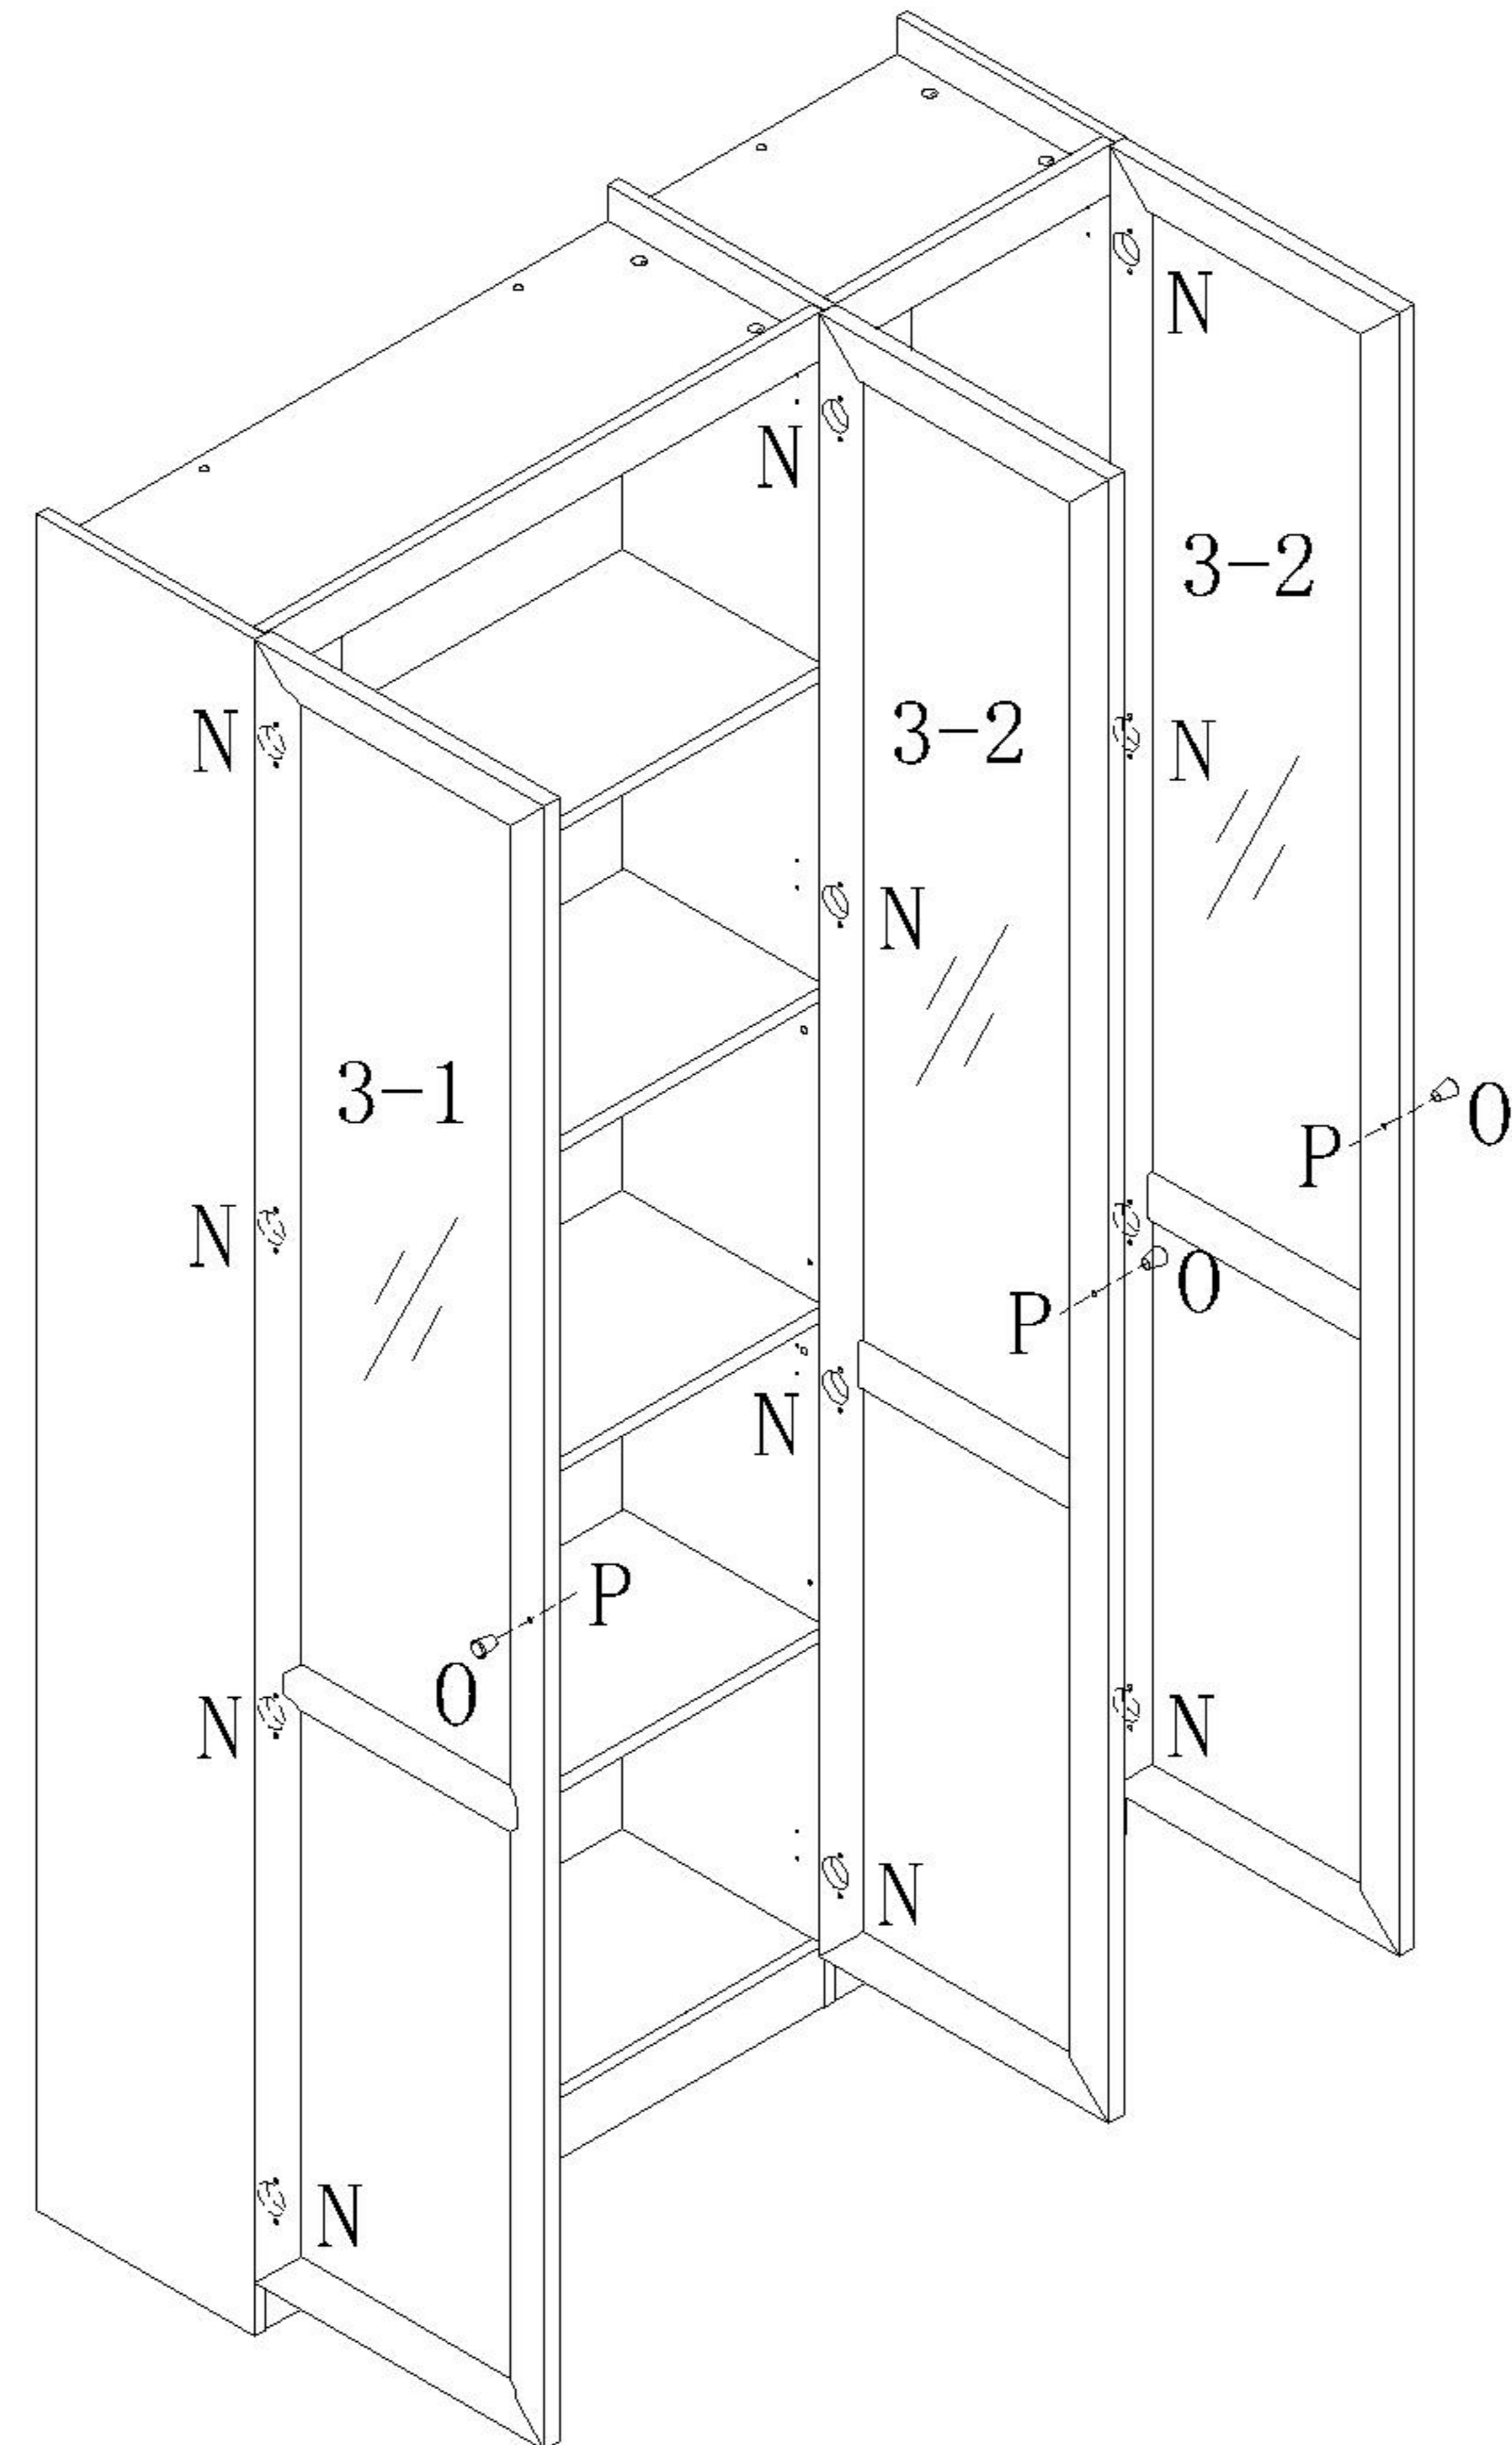

NG14X-A

安装方法/
Installation method

- (N)*12
- (O)*3
- (P)*3

- (I)*2

注意：
防倒器一定要按图安装，为防止柜子倾倒！

be careful:
The anti fall device must be installed according to the diagram to prevent the cabinet from tipping over!