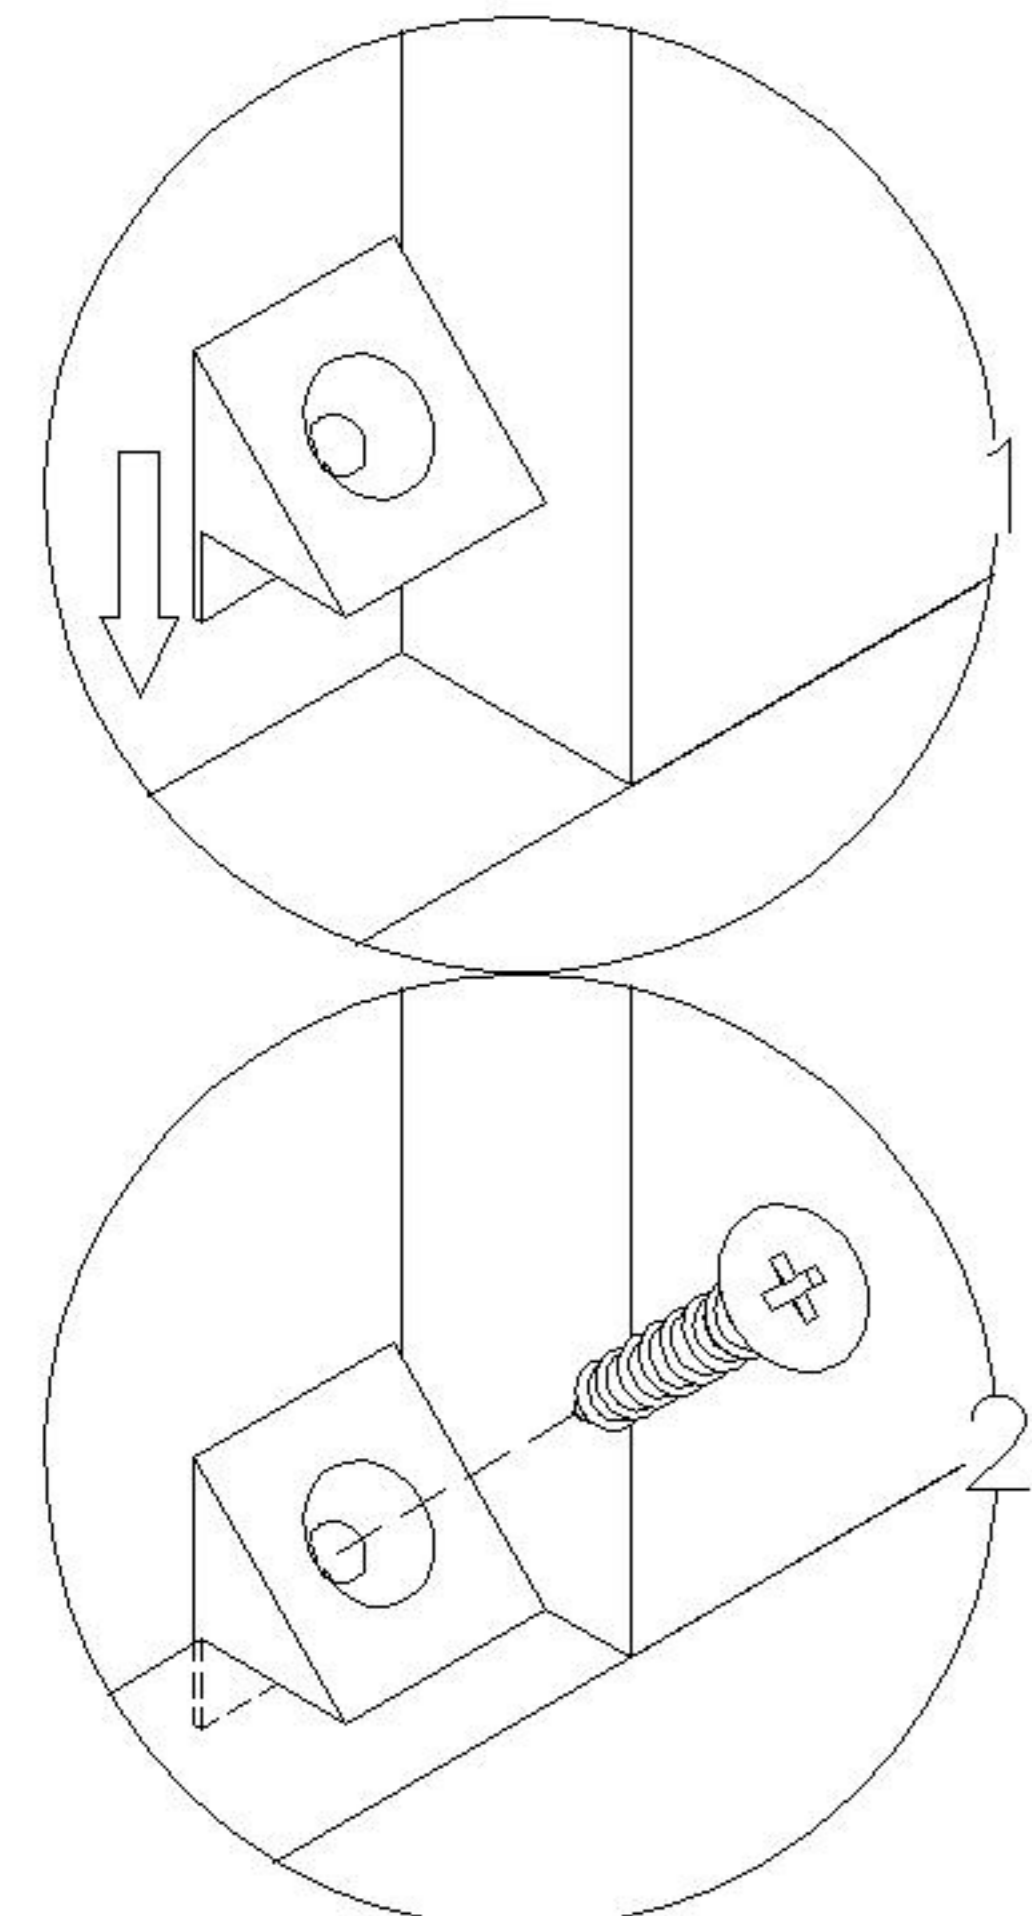

LINSY 林氏家居

五金表/Hardware list

部件表/Parts List

安装示意图/Assembly Instruction

产品名称 Model NO.	NG14X-A
产品规格 Specification	1194*341*2016mm
安装工具 Tool	安装人数 Installer
	

 (A)* 26 二合一螺杆 (35mm) 2 in 1 screw	 (B)* 43 大三合一锁饼 (15mm) Three in one large lock	 (C)* 15 木榫08x30mm wood tenon	 (D)* 10 脚垫-灰色 Footrest Grey
 (E)* 16 层板托5mm shelf support	 (F)* 13 自攻大扁M4*16mm Self tapping flat screw	 (G)* 13 背板扣 Back Plate Buckle-White	 (H)* 13 自攻螺丝M3.5x16mm Self-tapping screw
 (I)* 2 家具防倒器-白色 Anti-fall device white	 (J)* 7 木榫08x50mm wood tenon	 (K)* 8 双头三合一螺杆64 double-head three-in-one screw	 (L)* 2 膨胀胶粒 Expanded rubber particles
 (M)* 2 自攻螺丝M4x60mm Self tapping screw	 (N)* 12 缓冲门铰直弯-杯径035 Hinge straight bending diameter 35	 (O)* 3 圆拉手 Round handle	 (P)* 3 拉手螺丝-M4x28mm pulling screw

3

-  (A)*2
-  (B)*2
-  (D)*2

4

NG14X-A

安装方法/
Installation method

- (A)*8
- (B)*16
- (C)*7
- (D)*4
- (J)*7
- (K)*8

5

- (A)*8
- (B)*16
- (C)*7
- (D)*2

6

- (E)*16

7

- (F)*12
- (G)*12
- (H)*12
- (L)*2
- (M)*2

8

NG14X-A

安装方法/
Installation method

背板扣
Back Plate Buckle