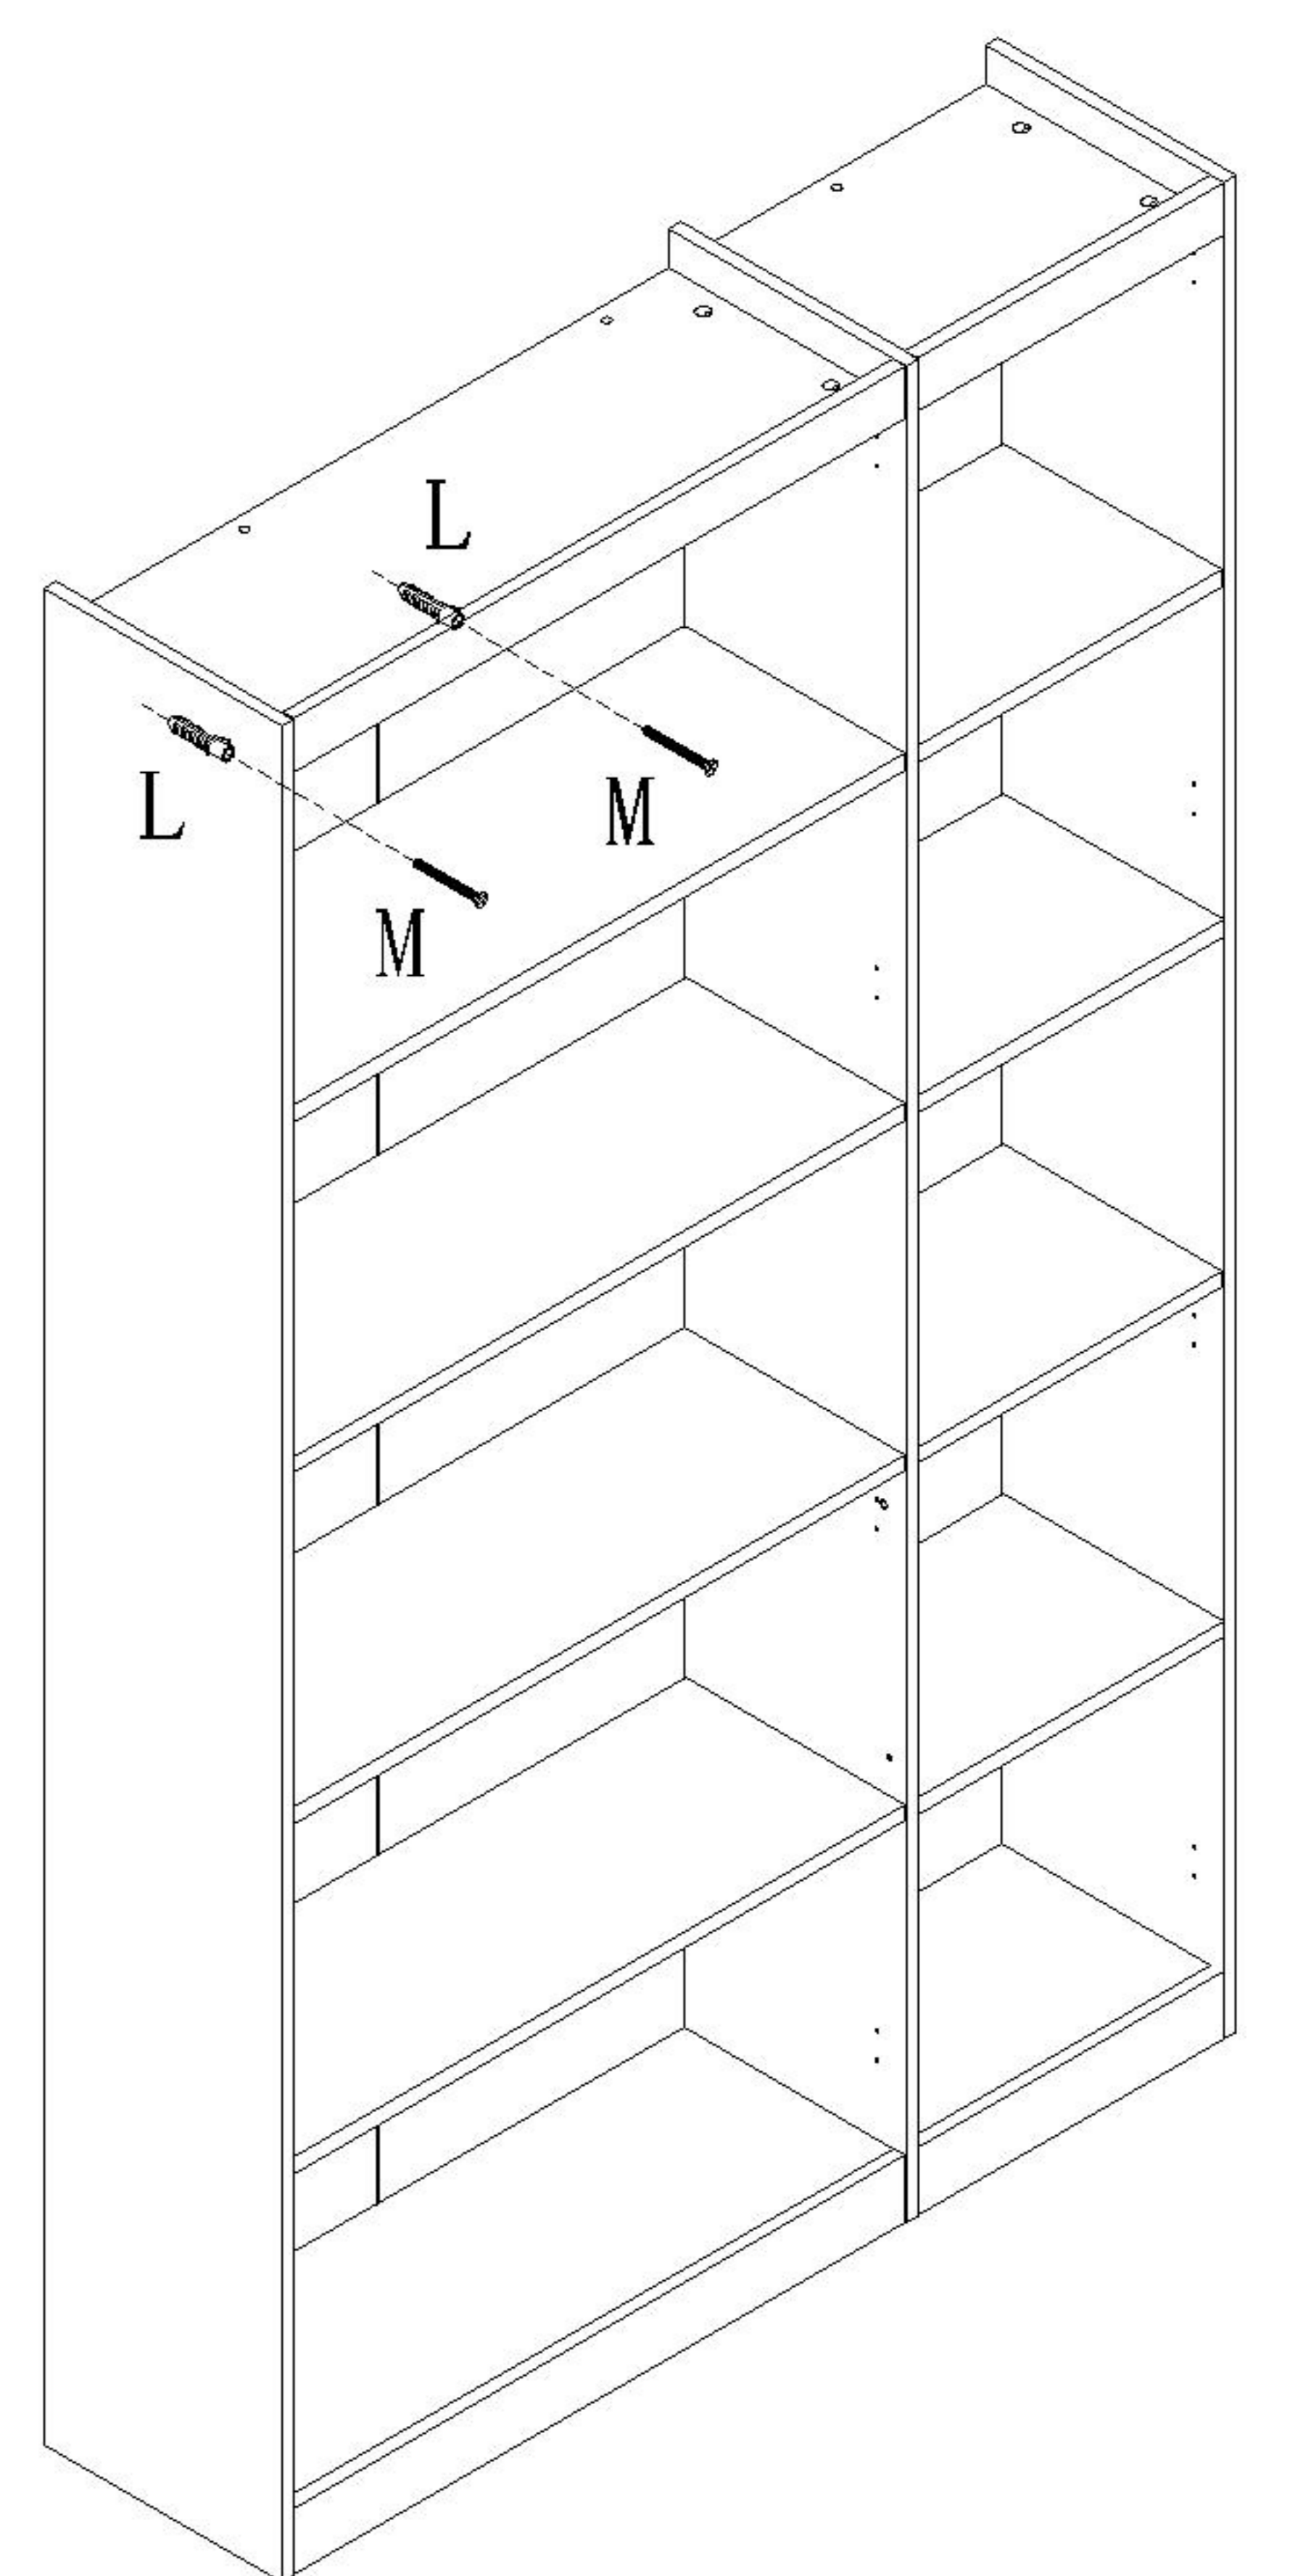

LINSY 林氏家居

五金表/Hardware list

部件表/Parts List

安装示意图/Assembly Instruction

产品名称 Model NO.	NG14X-A
产品规格 Specification	1194*341*2016mm
安装工具 Tool	安装人数 Installer
	

 (A)* 26 二合一螺杆 (35mm) 2 in 1 screw	 (B)* 43 大三合一锁饼 (15mm) Three in one large lock	 (C)* 15 木榫08x30mm wood tenon	 (D)* 10 脚垫-灰色 Footrest Grey
 (E)* 16 层板托5mm shelf support	 (F)* 13 自攻大扁M4*16mm Self tapping flat screw	 (G)* 13 背板扣 Back Plate Buckle-White	 (H)* 13 自攻螺丝M3.5x16mm Self-tapping screw
 (I)* 2 家具防倒器-白色 Anti-fall device white	 (J)* 7 木榫08x50mm wood tenon	 (K)* 8 双头三合一螺杆64 double-head three-in-one screw	 (L)* 2 膨胀胶粒 Expanded rubber particles
 (M)* 2 自攻螺丝M4x60mm Self tapping screw	 (N)* 12 缓冲门铰直弯-杯径035 Hinge straight bending diameter 35	 (O)* 3 圆拉手 Round handle	 (P)* 3 拉手螺丝-M4x28mm pulling screw

6

- (E)*16

7

- (F)*12
- (G)*12
- (H)*12
- (L)*2
- (M)*2

8

NG14X-A

安装方法/
Installation method

背板扣
Back Plate Buckle