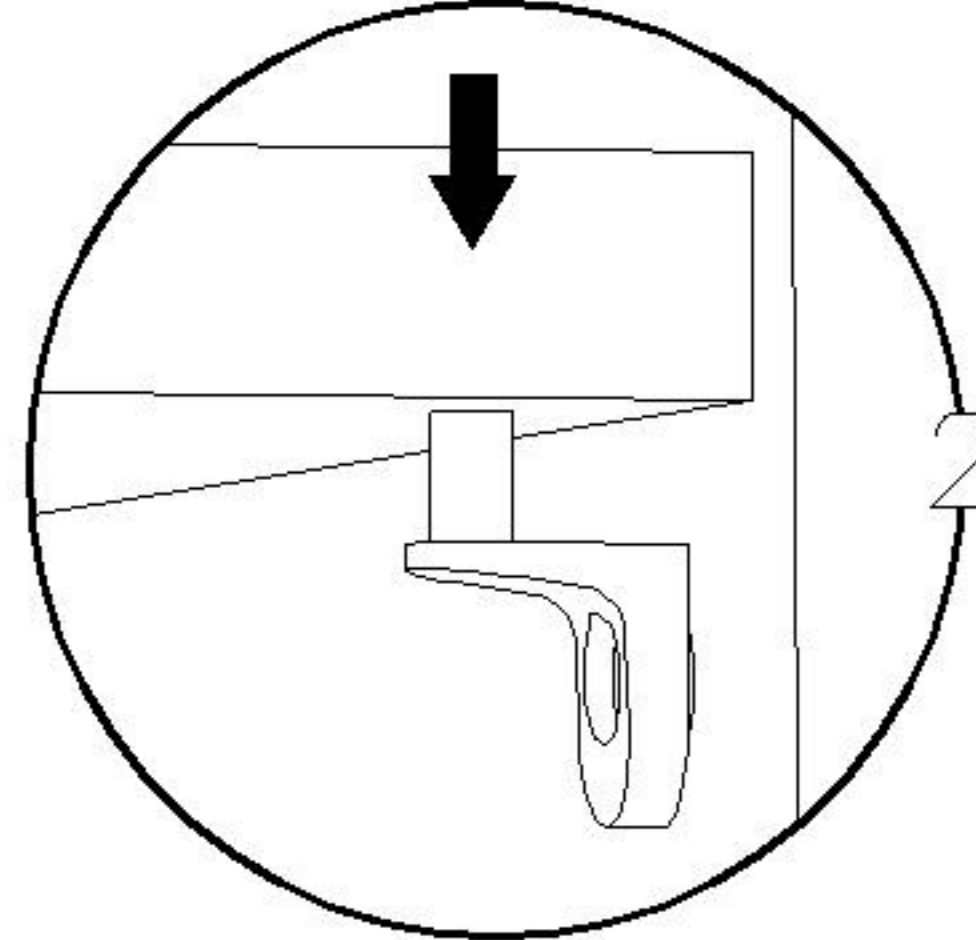

LINSY 林氏家居

五金表/Hardware list

部件表/Parts List

安装示意图/Assembly Instruction

产品名称 Model NO.	NG14X-A
产品规格 Specification	1194*341*2016mm
安装工具 Tool	安装人数 Installer
	

 (A)* 26 二合一螺杆 (35mm) 2 in 1 screw	 (B)* 43 大三合一锁饼 (15mm) Three in one large lock	 (C)* 15 木榫08x30mm wood tenon	 (D)* 10 脚垫-灰色 Footrest Grey
 (E)* 16 层板托5mm shelf support	 (F)* 13 自攻大扁M4*16mm Self tapping flat screw	 (G)* 13 背板扣 Back Plate Buckle-White	 (H)* 13 自攻螺丝M3.5x16mm Self-tapping screw
 (I)* 2 家具防倒器-白色 Anti-fall device white	 (J)* 7 木榫08x50mm wood tenon	 (K)* 8 双头三合一螺杆64 double-head three-in-one screw	 (L)* 2 膨胀胶粒 Expanded rubber particles
 (M)* 2 自攻螺丝M4x60mm Self tapping screw	 (N)* 12 缓冲门铰直弯-杯径035 Hinge straight bending diameter 35	 (O)* 3 圆拉手 Round handle	 (P)* 3 拉手螺丝-M4x28mm pulling screw

3

-  (A)*2
-  (B)*2
-  (D)*2

4

NG14X-A

安装方法/
Installation method

- (A)*8
- (B)*16
- (C)*7
- (D)*4
- (J)*7
- (K)*8

5

- (A)*8
- (B)*16
- (C)*7
- (D)*2