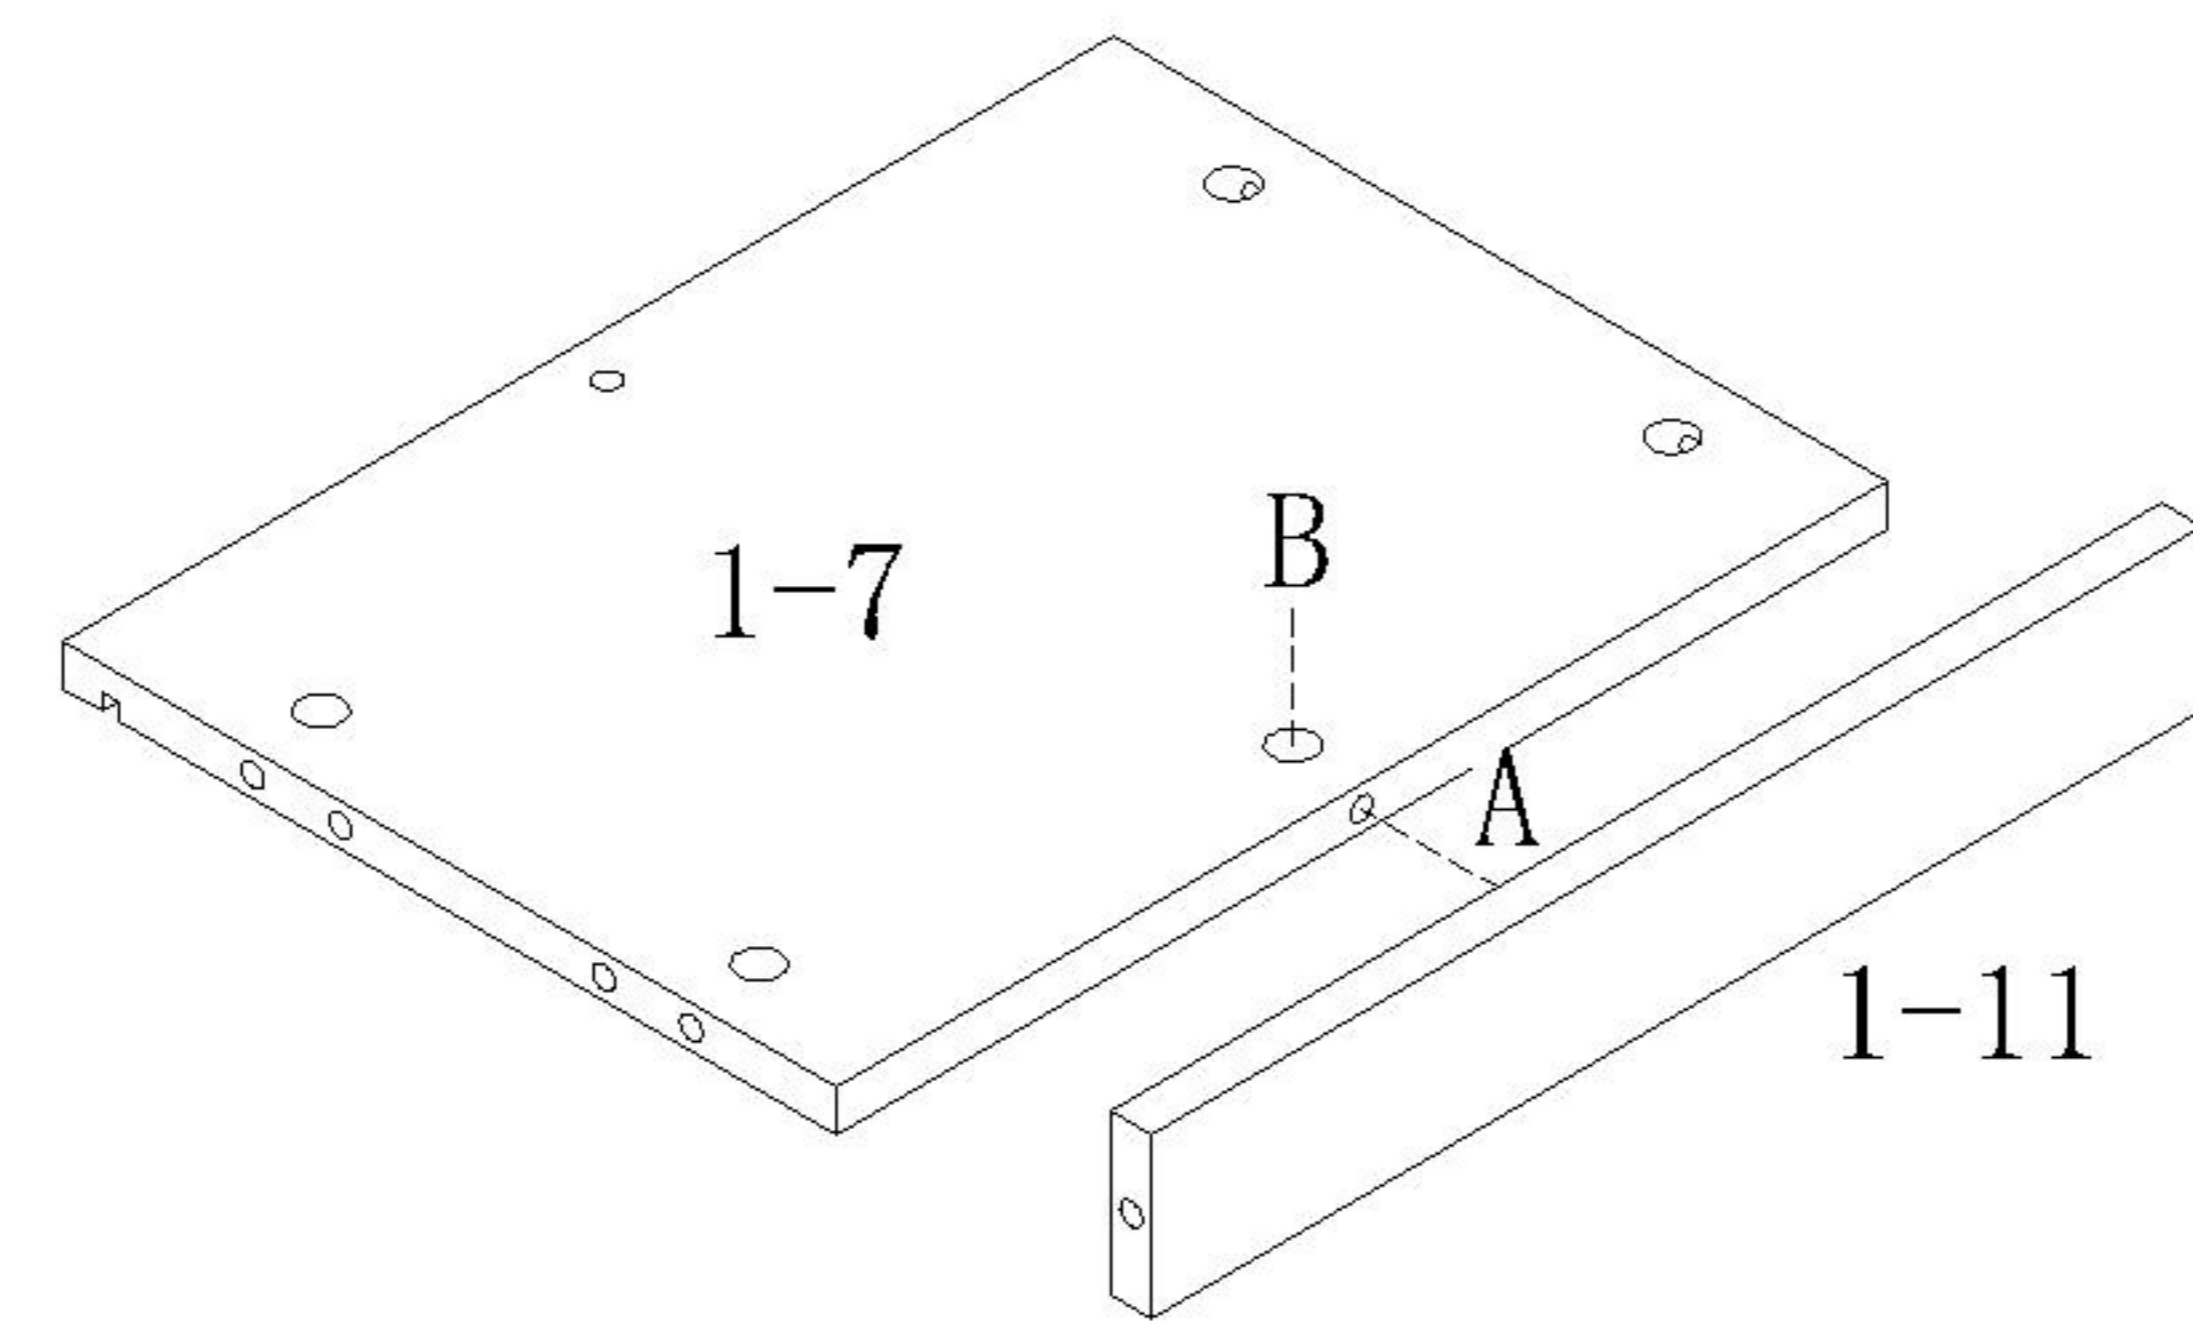

LINSY 林氏家居

五金表/Hardware list

部件表/Parts List

安装示意图/Assembly Instruction

产品名称 Model NO.	NG14X-A
产品规格 Specification	1194*341*2016mm
安装工具 Tool	安装人数 Installer
	

 (A)* 26 二合一螺杆 (35mm) 2 in 1 screw	 (B)* 43 大三合一锁饼 (15mm) Three in one large lock	 (C)* 15 木榫08x30mm wood tenon	 (D)* 10 脚垫-灰色 Footrest Grey
 (E)* 16 层板托5mm shelf support	 (F)* 13 自攻大扁M4*16mm Self tapping flat screw	 (G)* 13 背板扣 Back Plate Buckle-White	 (H)* 13 自攻螺丝M3.5x16mm Self-tapping screw
 (I)* 2 家具防倒器-白色 Anti-fall device white	 (J)* 7 木榫08x50mm wood tenon	 (K)* 8 双头三合一螺杆64 double-head three-in-one screw	 (L)* 2 膨胀胶粒 Expanded rubber particles
 (M)* 2 自攻螺丝M4x60mm Self tapping screw	 (N)* 12 缓冲门铰直弯-杯径035 Hinge straight bending diameter 35	 (O)* 3 圆拉手 Round handle	 (P)* 3 拉手螺丝-M4x28mm pulling screw

NG14X-A

安装方法/
Installation method

二合一 two-in-one

-  (A)*2
-  (B)*2

1

-  (A)*4
-  (B)*4
-  (D)*2

2

-  (A)*1
-  (B)*1