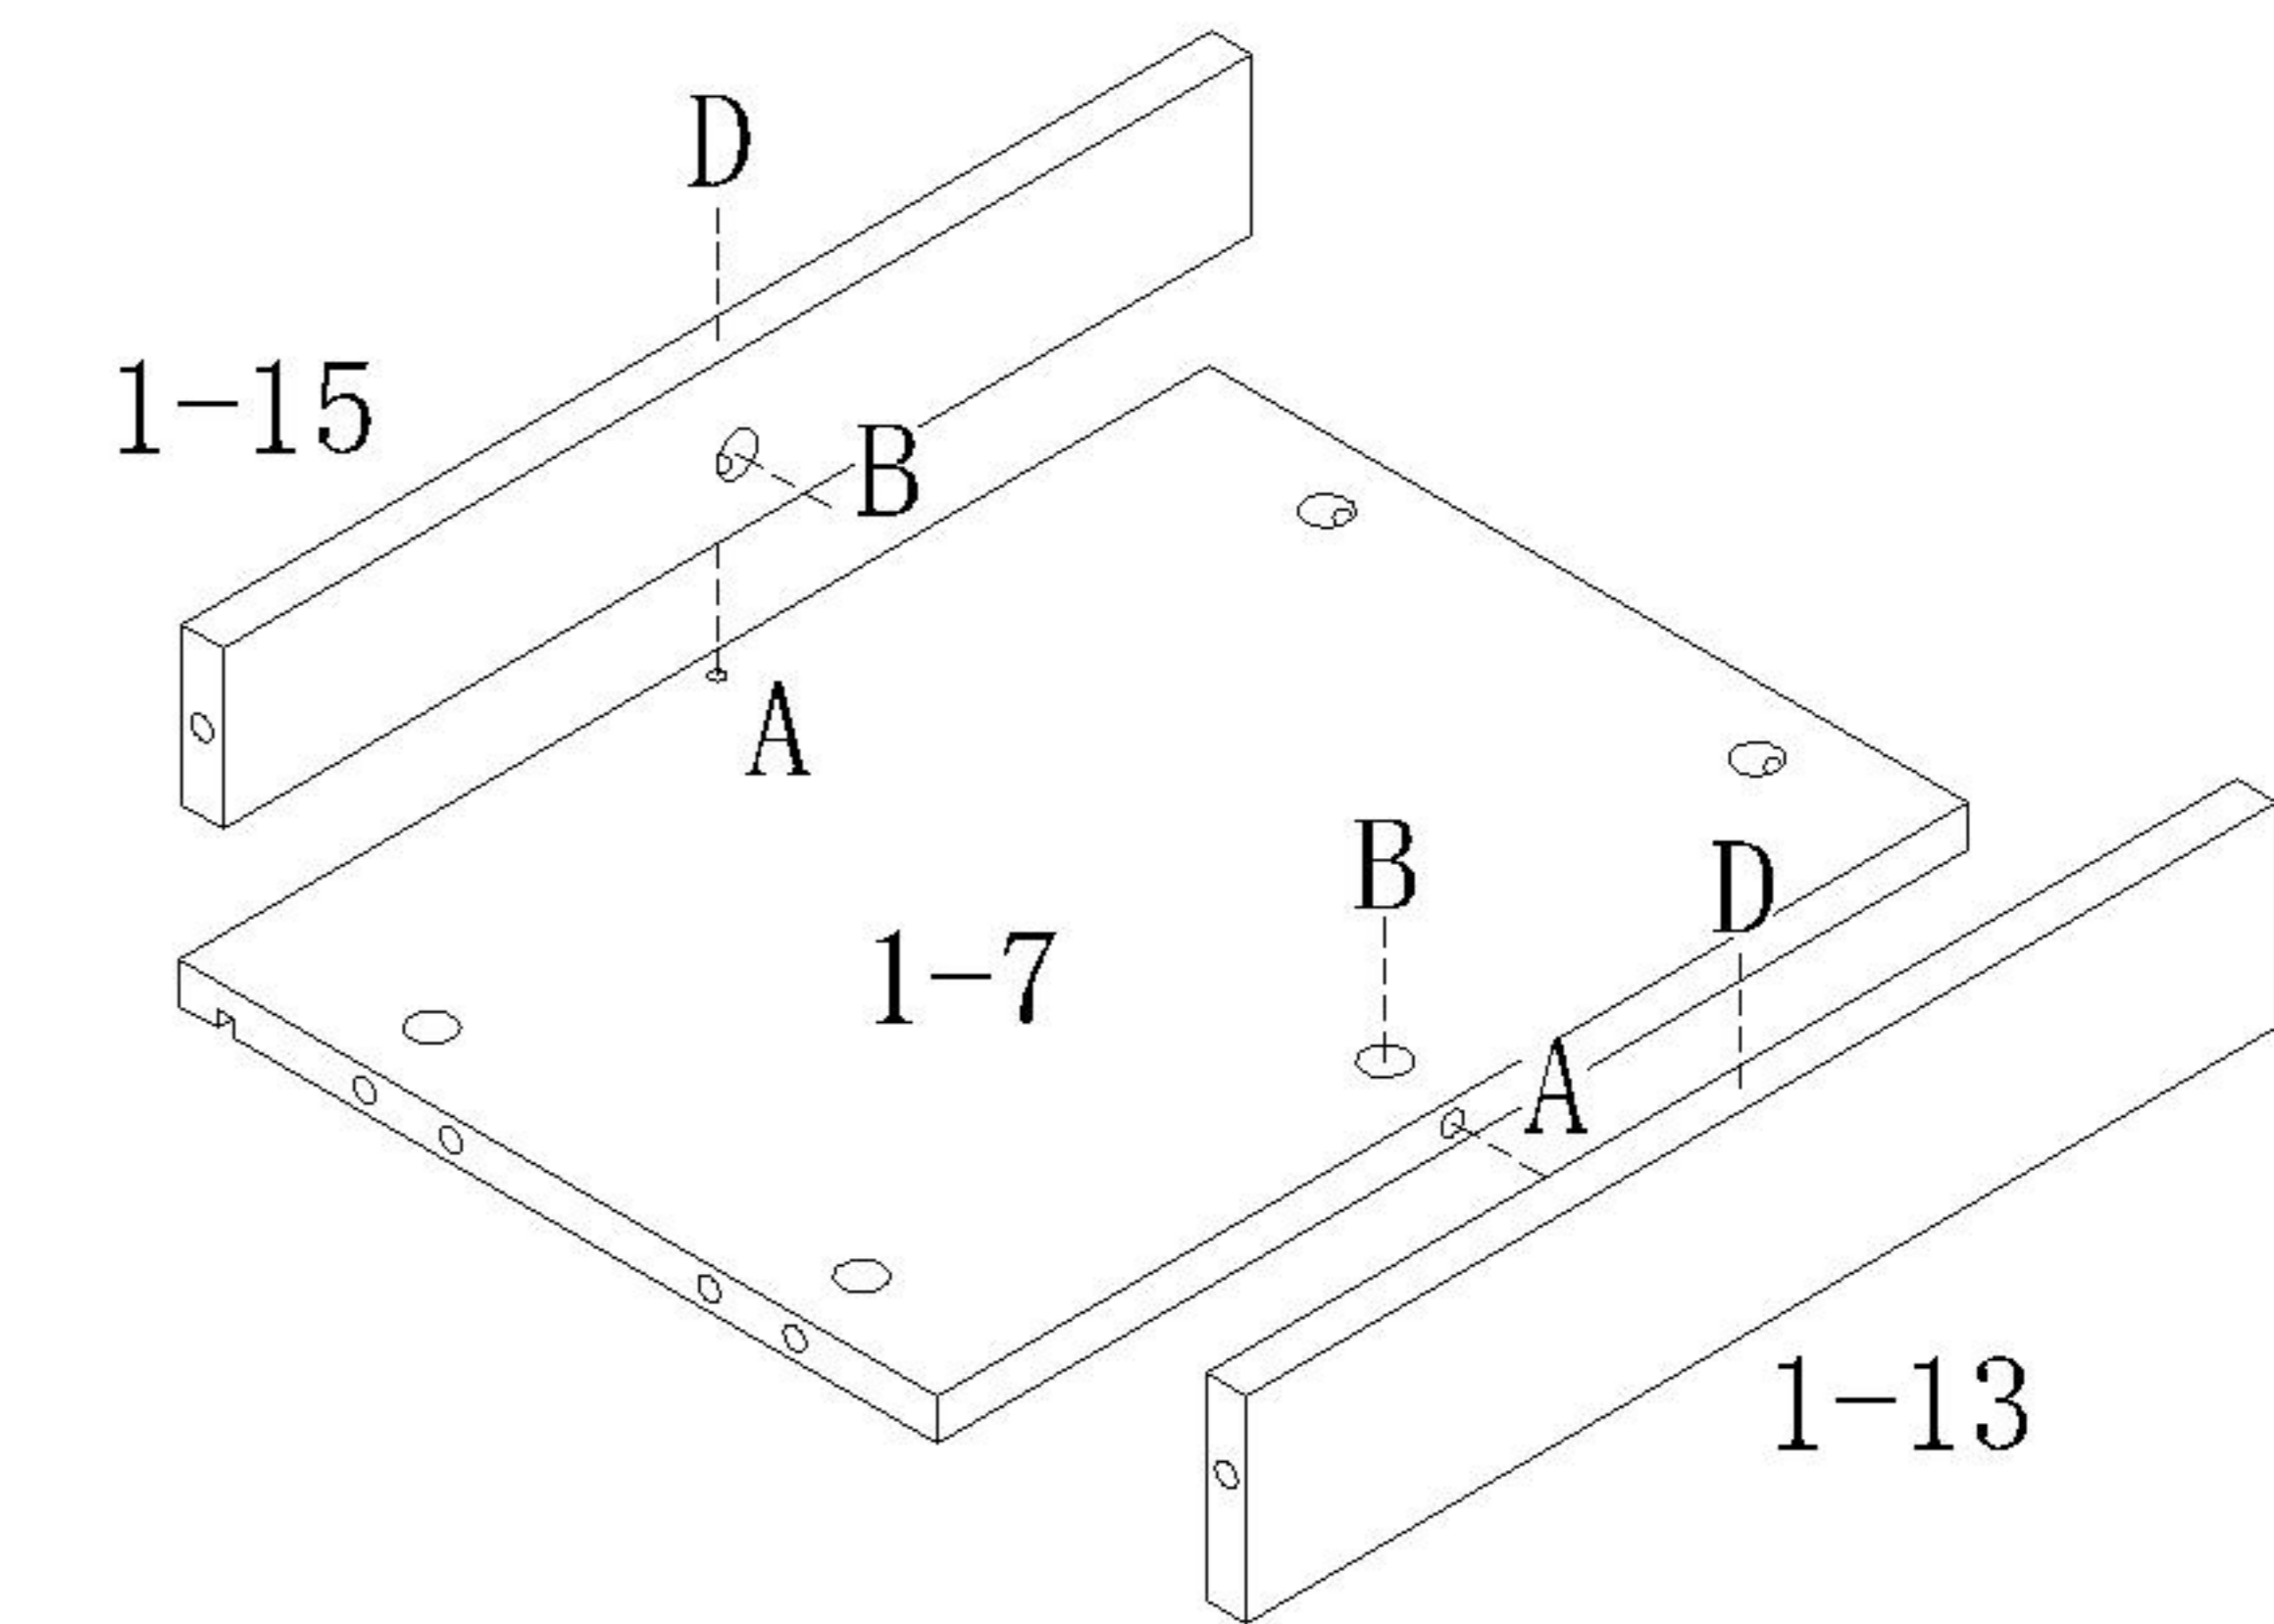

3

- (A)*2
- (B)*2
- (D)*2