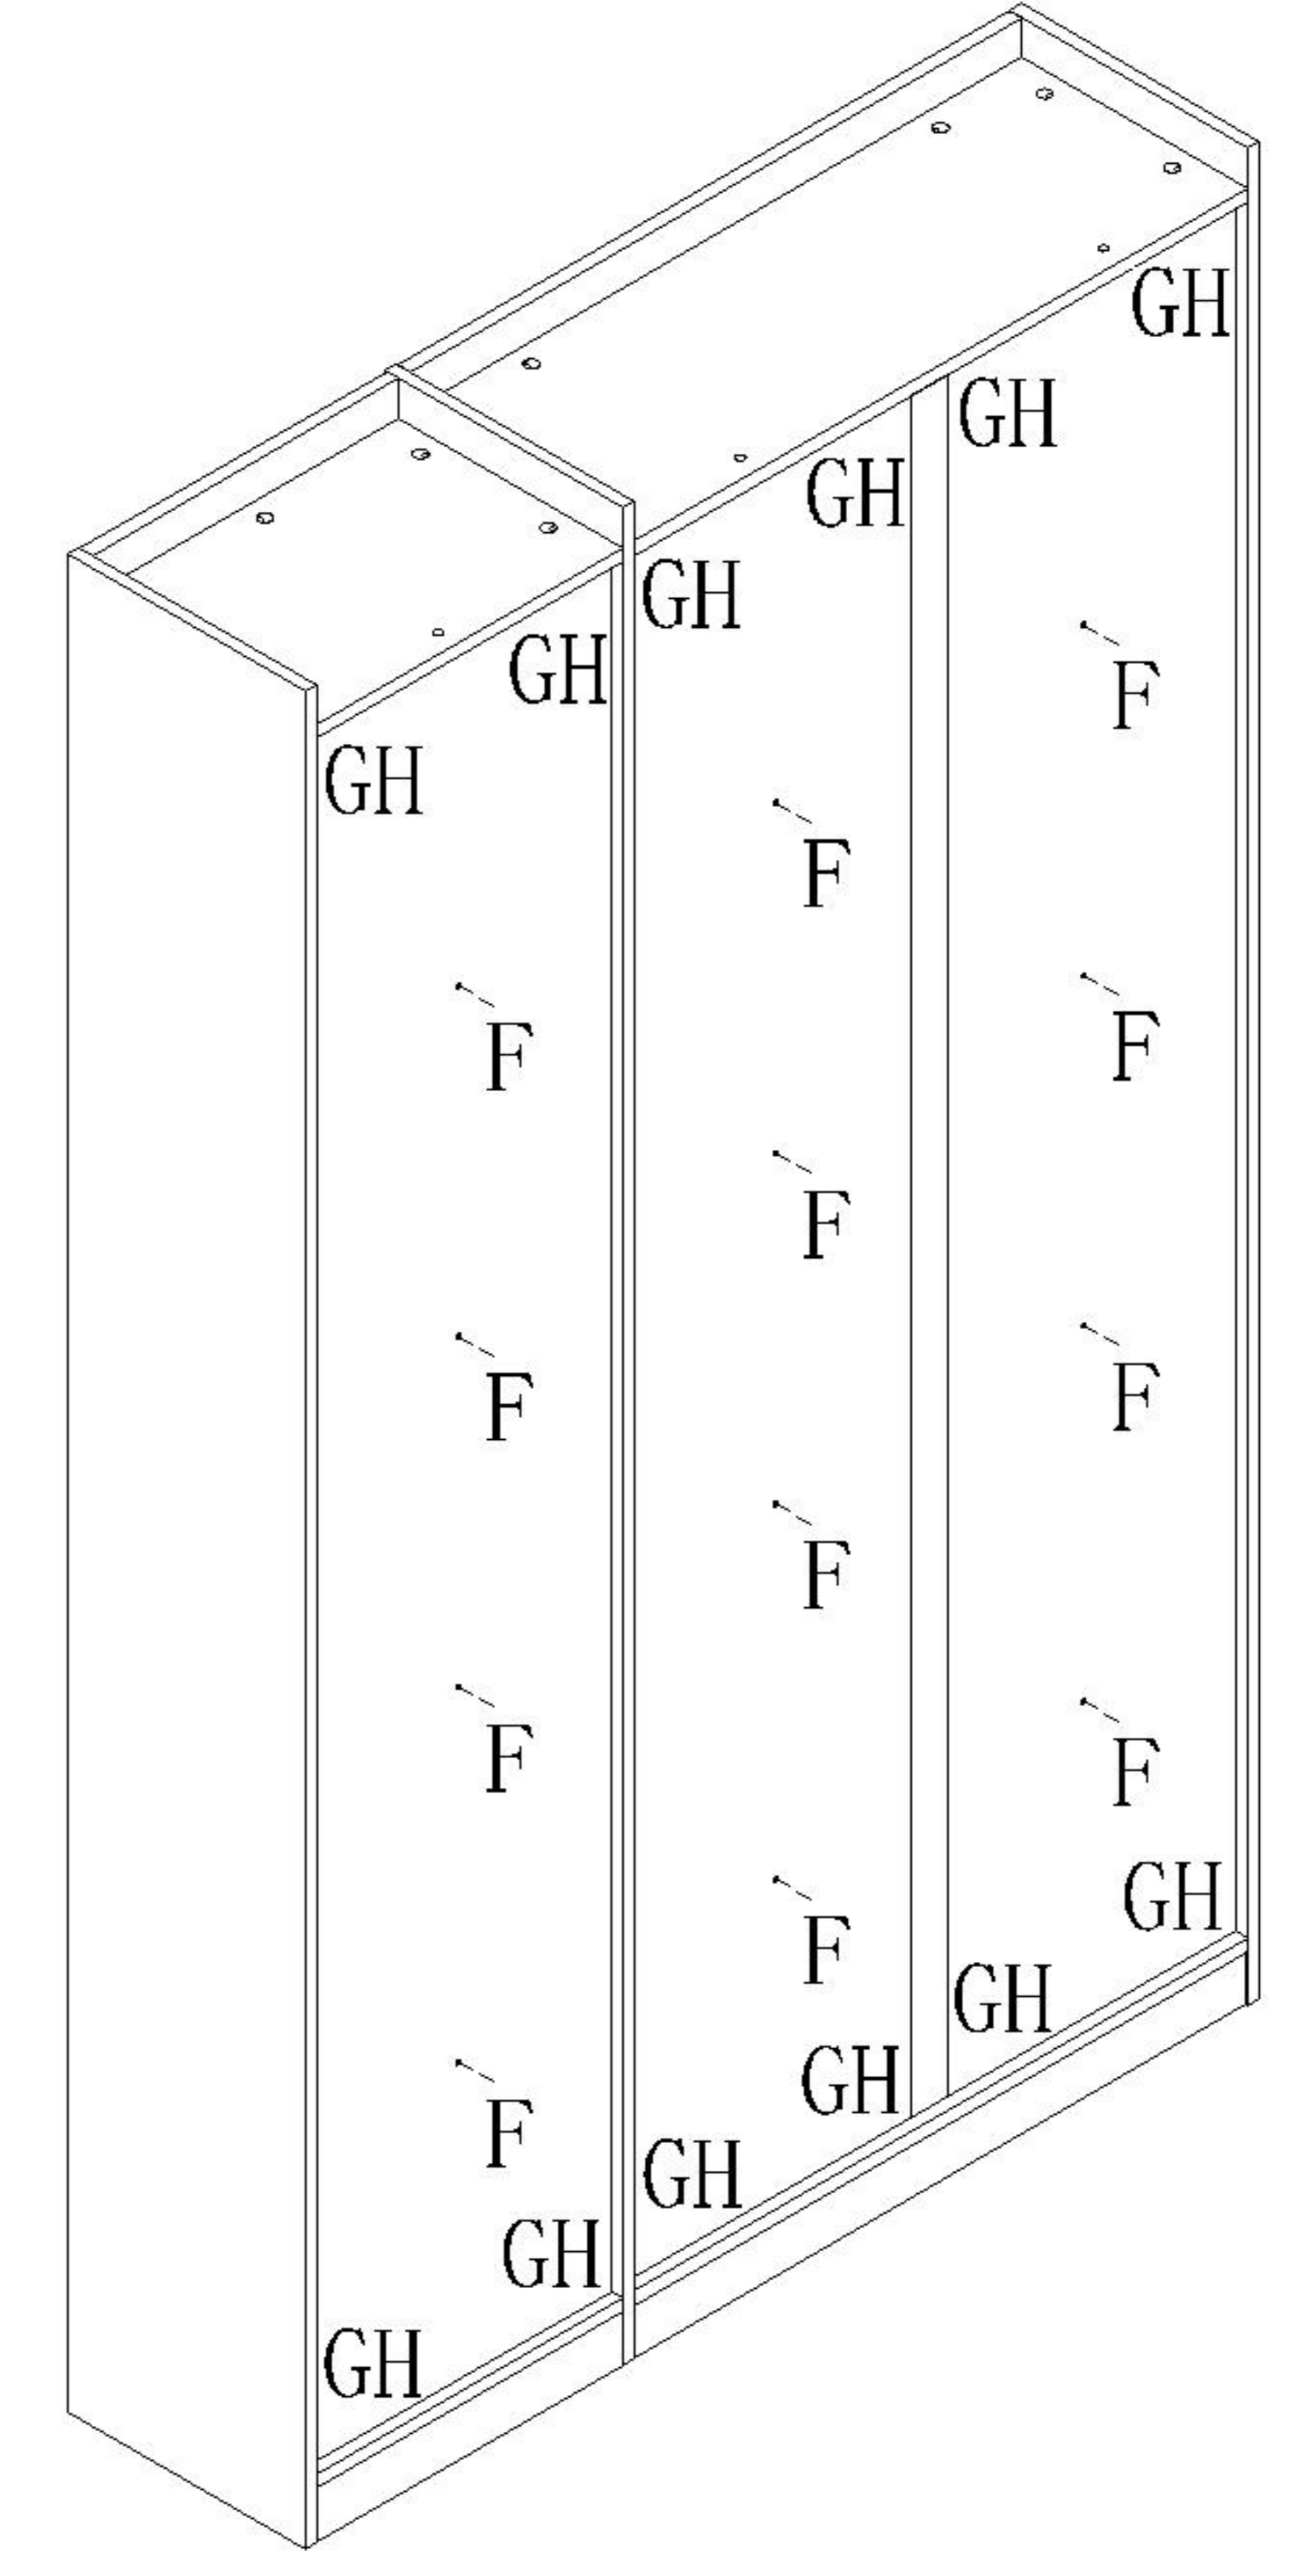

7

- (F)*12
- (G)*12
- (H)*12
- (L)*2
- (M)*2