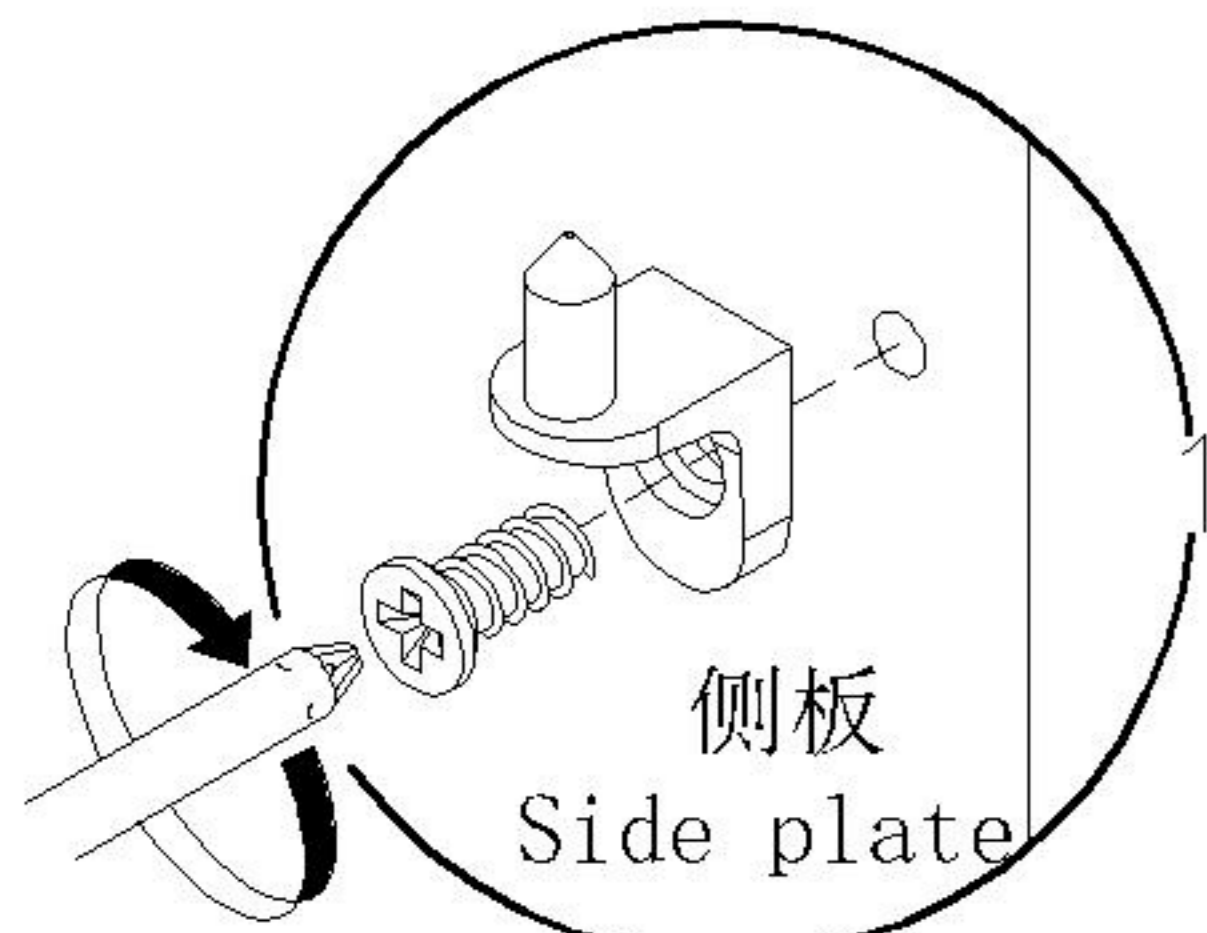

LINSY 林氏家居

五金表/Hardware list

部件表/Parts List

安装示意图/Assembly Instruction

产品名称 Model NO.	NG14X-A
产品规格 Specification	1194*341*2016mm
安装工具 Tool	安装人数 Installer
	

 (A)* 26 二合一螺杆 (35mm) 2 in 1 screw	 (B)* 43 大三合一锁饼 (15mm) Three in one large lock	 (C)* 15 木榫08x30mm wood tenon	 (D)* 10 脚垫-灰色 Footrest Grey
 (E)* 16 层板托5mm shelf support	 (F)* 13 自攻大扁M4*16mm Self tapping flat screw	 (G)* 13 背板扣 Back Plate Buckle-White	 (H)* 13 自攻螺丝M3.5x16mm Self-tapping screw
 (I)* 2 家具防倒器-白色 Anti-fall device white	 (J)* 7 木榫08x50mm wood tenon	 (K)* 8 双头三合一螺杆64 double-head three-in-one screw	 (L)* 2 膨胀胶粒 Expanded rubber particles
 (M)* 2 自攻螺丝M4x60mm Self tapping screw	 (N)* 12 缓冲门铰直弯-杯径035 Hinge straight bending diameter 35	 (O)* 3 圆拉手 Round handle	 (P)* 3 拉手螺丝-M4x28mm pulling screw

3

-  (A)*2
-  (B)*2
-  (D)*2

4

NG14X-A

安装方法/
Installation method

- (A)*8
- (B)*16
- (C)*7
- (D)*4
- (J)*7
- (K)*8

5

- (A)*8
- (B)*16
- (C)*7
- (D)*2