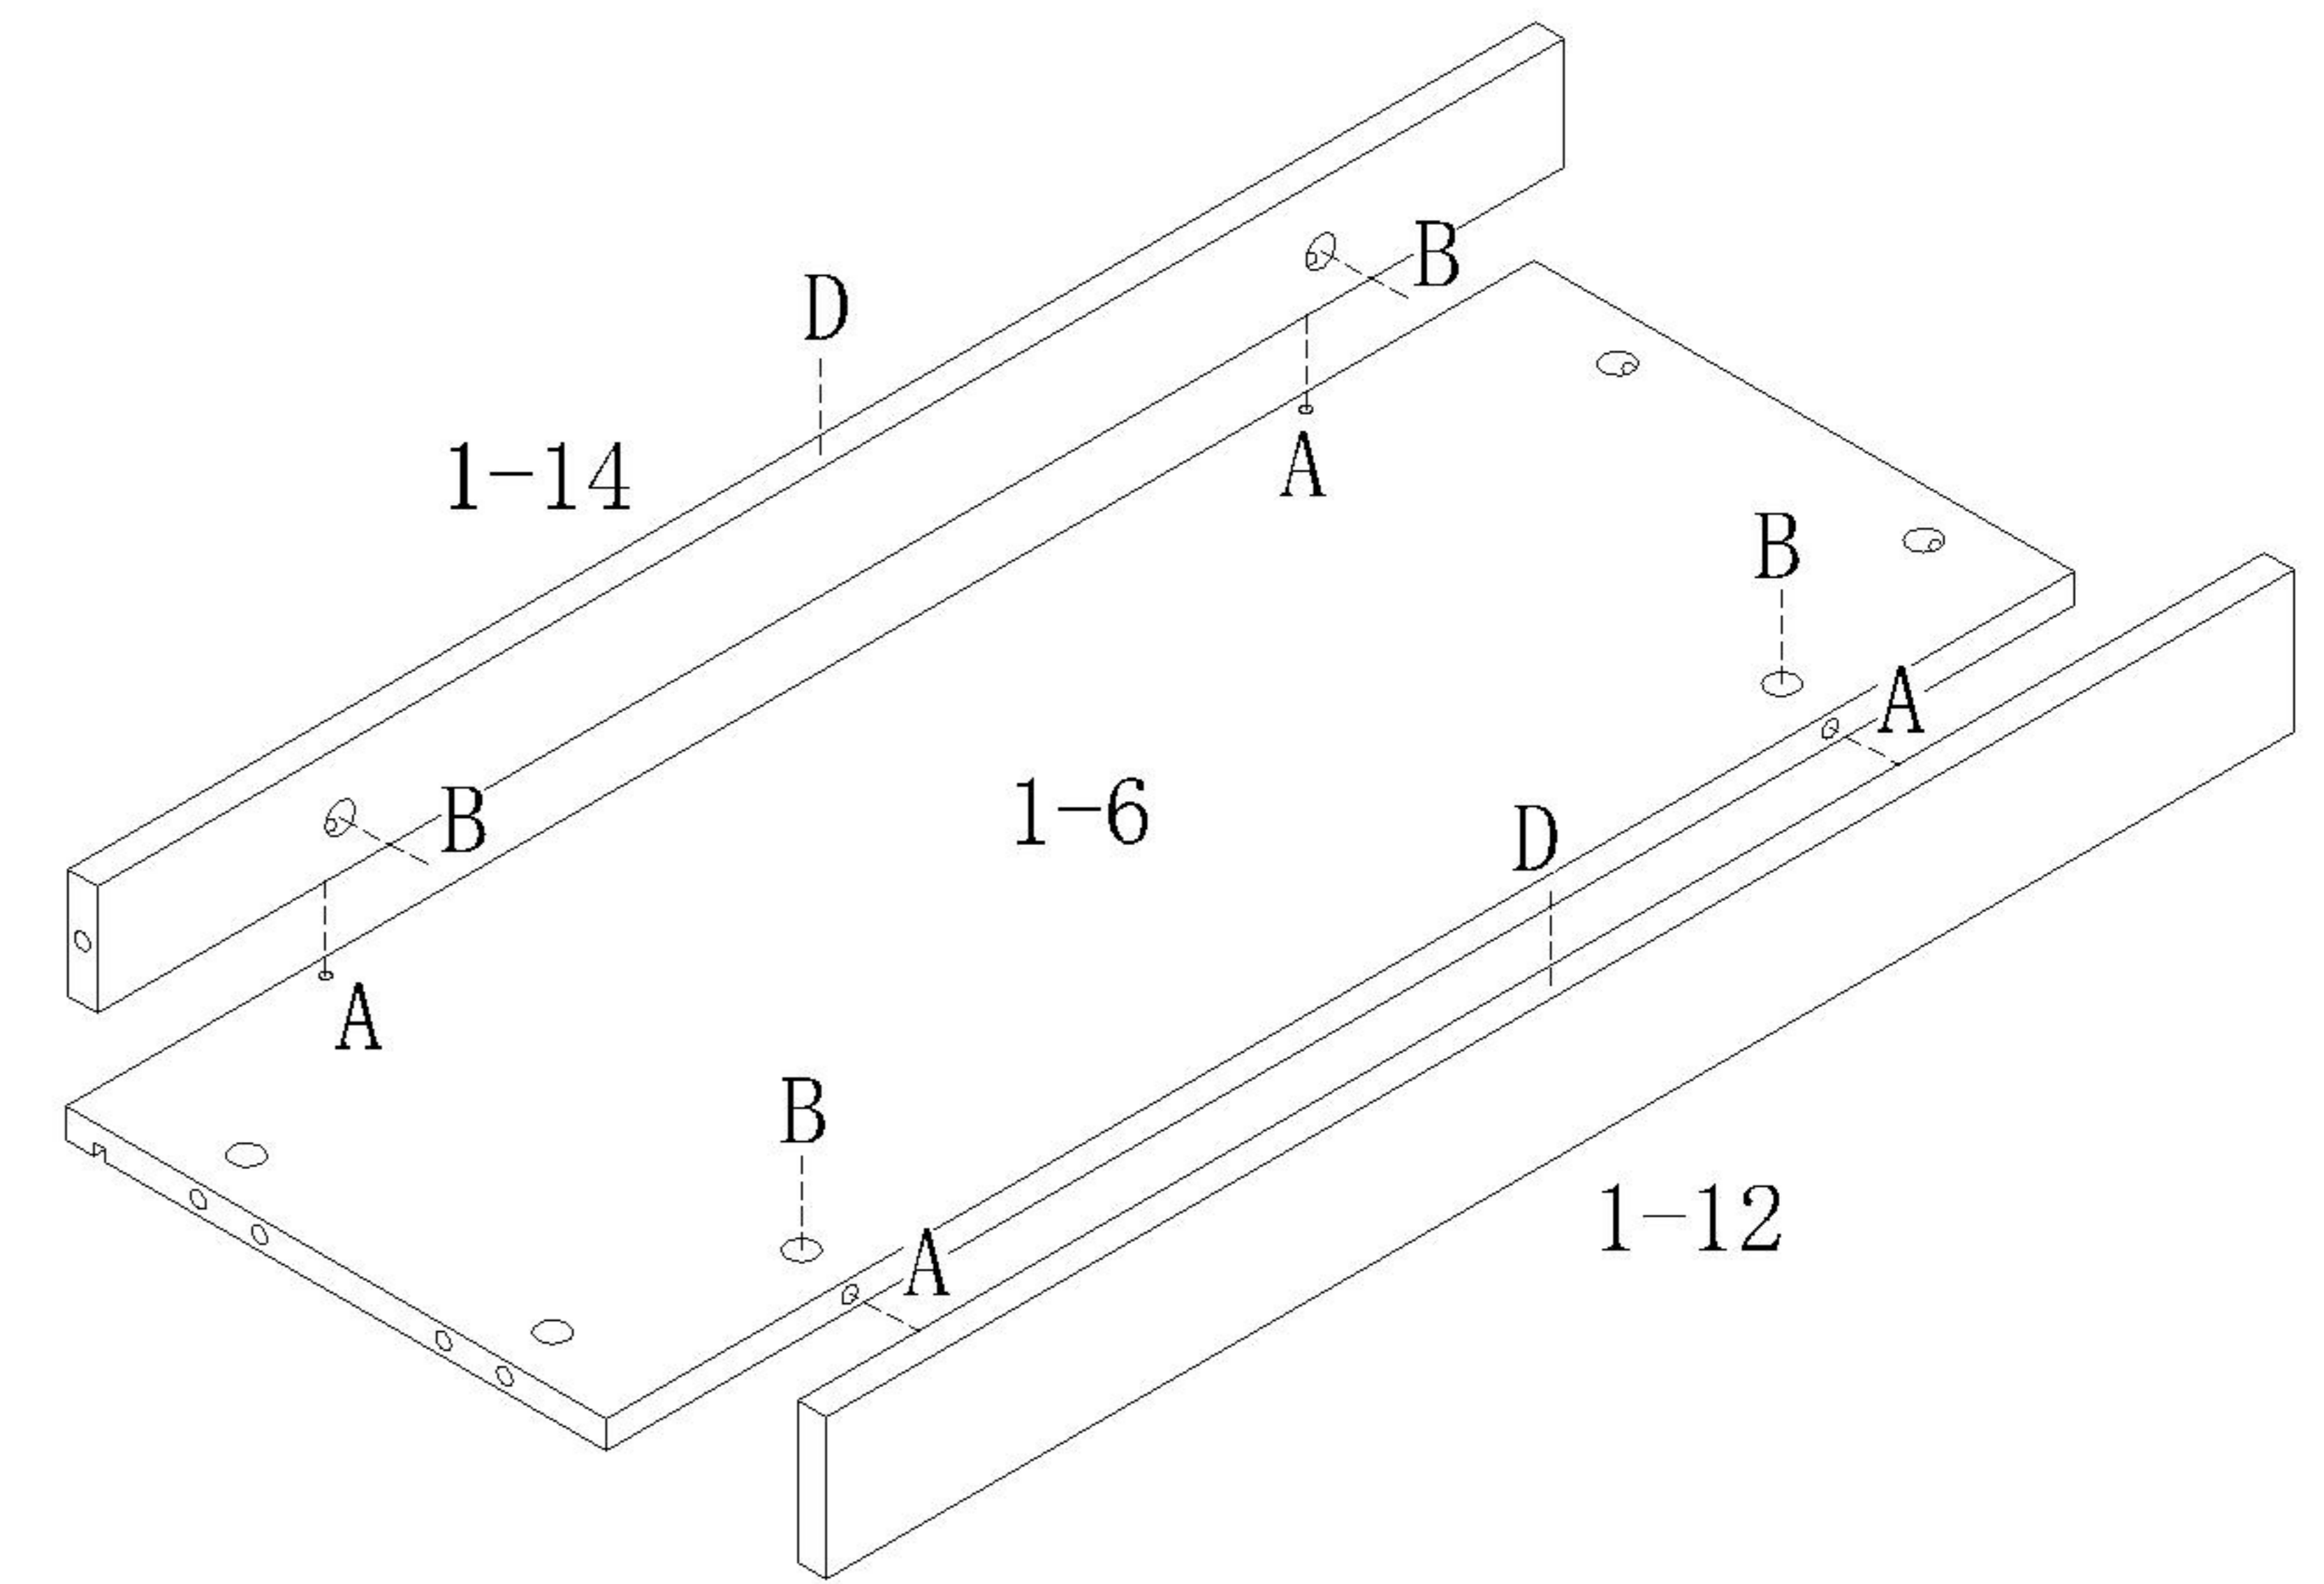

LINSY 林氏家居

五金表/Hardware list

部件表/Parts List

安装示意图/Assembly Instruction

产品名称 Model NO.	NG14X-A
产品规格 Specification	1194*341*2016mm
安装工具 Tool	安装人数 Installer
	

 (A)* 26 二合一螺杆 (35mm) 2 in 1 screw	 (B)* 43 大三合一锁饼 (15mm) Three in one large lock	 (C)* 15 木榫08x30mm wood tenon	 (D)* 10 脚垫-灰色 Footrest Grey
 (E)* 16 层板托5mm shelf support	 (F)* 13 自攻大扁M4*16mm Self tapping flat screw	 (G)* 13 背板扣 Back Plate Buckle-White	 (H)* 13 自攻螺丝M3.5x16mm Self-tapping screw
 (I)* 2 家具防倒器-白色 Anti-fall device white	 (J)* 7 木榫08x50mm wood tenon	 (K)* 8 双头三合一螺杆64 double-head three-in-one screw	 (L)* 2 膨胀胶粒 Expanded rubber particles
 (M)* 2 自攻螺丝M4x60mm Self tapping screw	 (N)* 12 缓冲门铰直弯-杯径035 Hinge straight bending diameter 35	 (O)* 3 圆拉手 Round handle	 (P)* 3 拉手螺丝-M4x28mm pulling screw

NG14X-A

安装方法/
Installation method

二合一 two-in-one

-  (A)*2
-  (B)*2

1

-  (A)*4
-  (B)*4
-  (D)*2

2

-  (A)*1
-  (B)*1