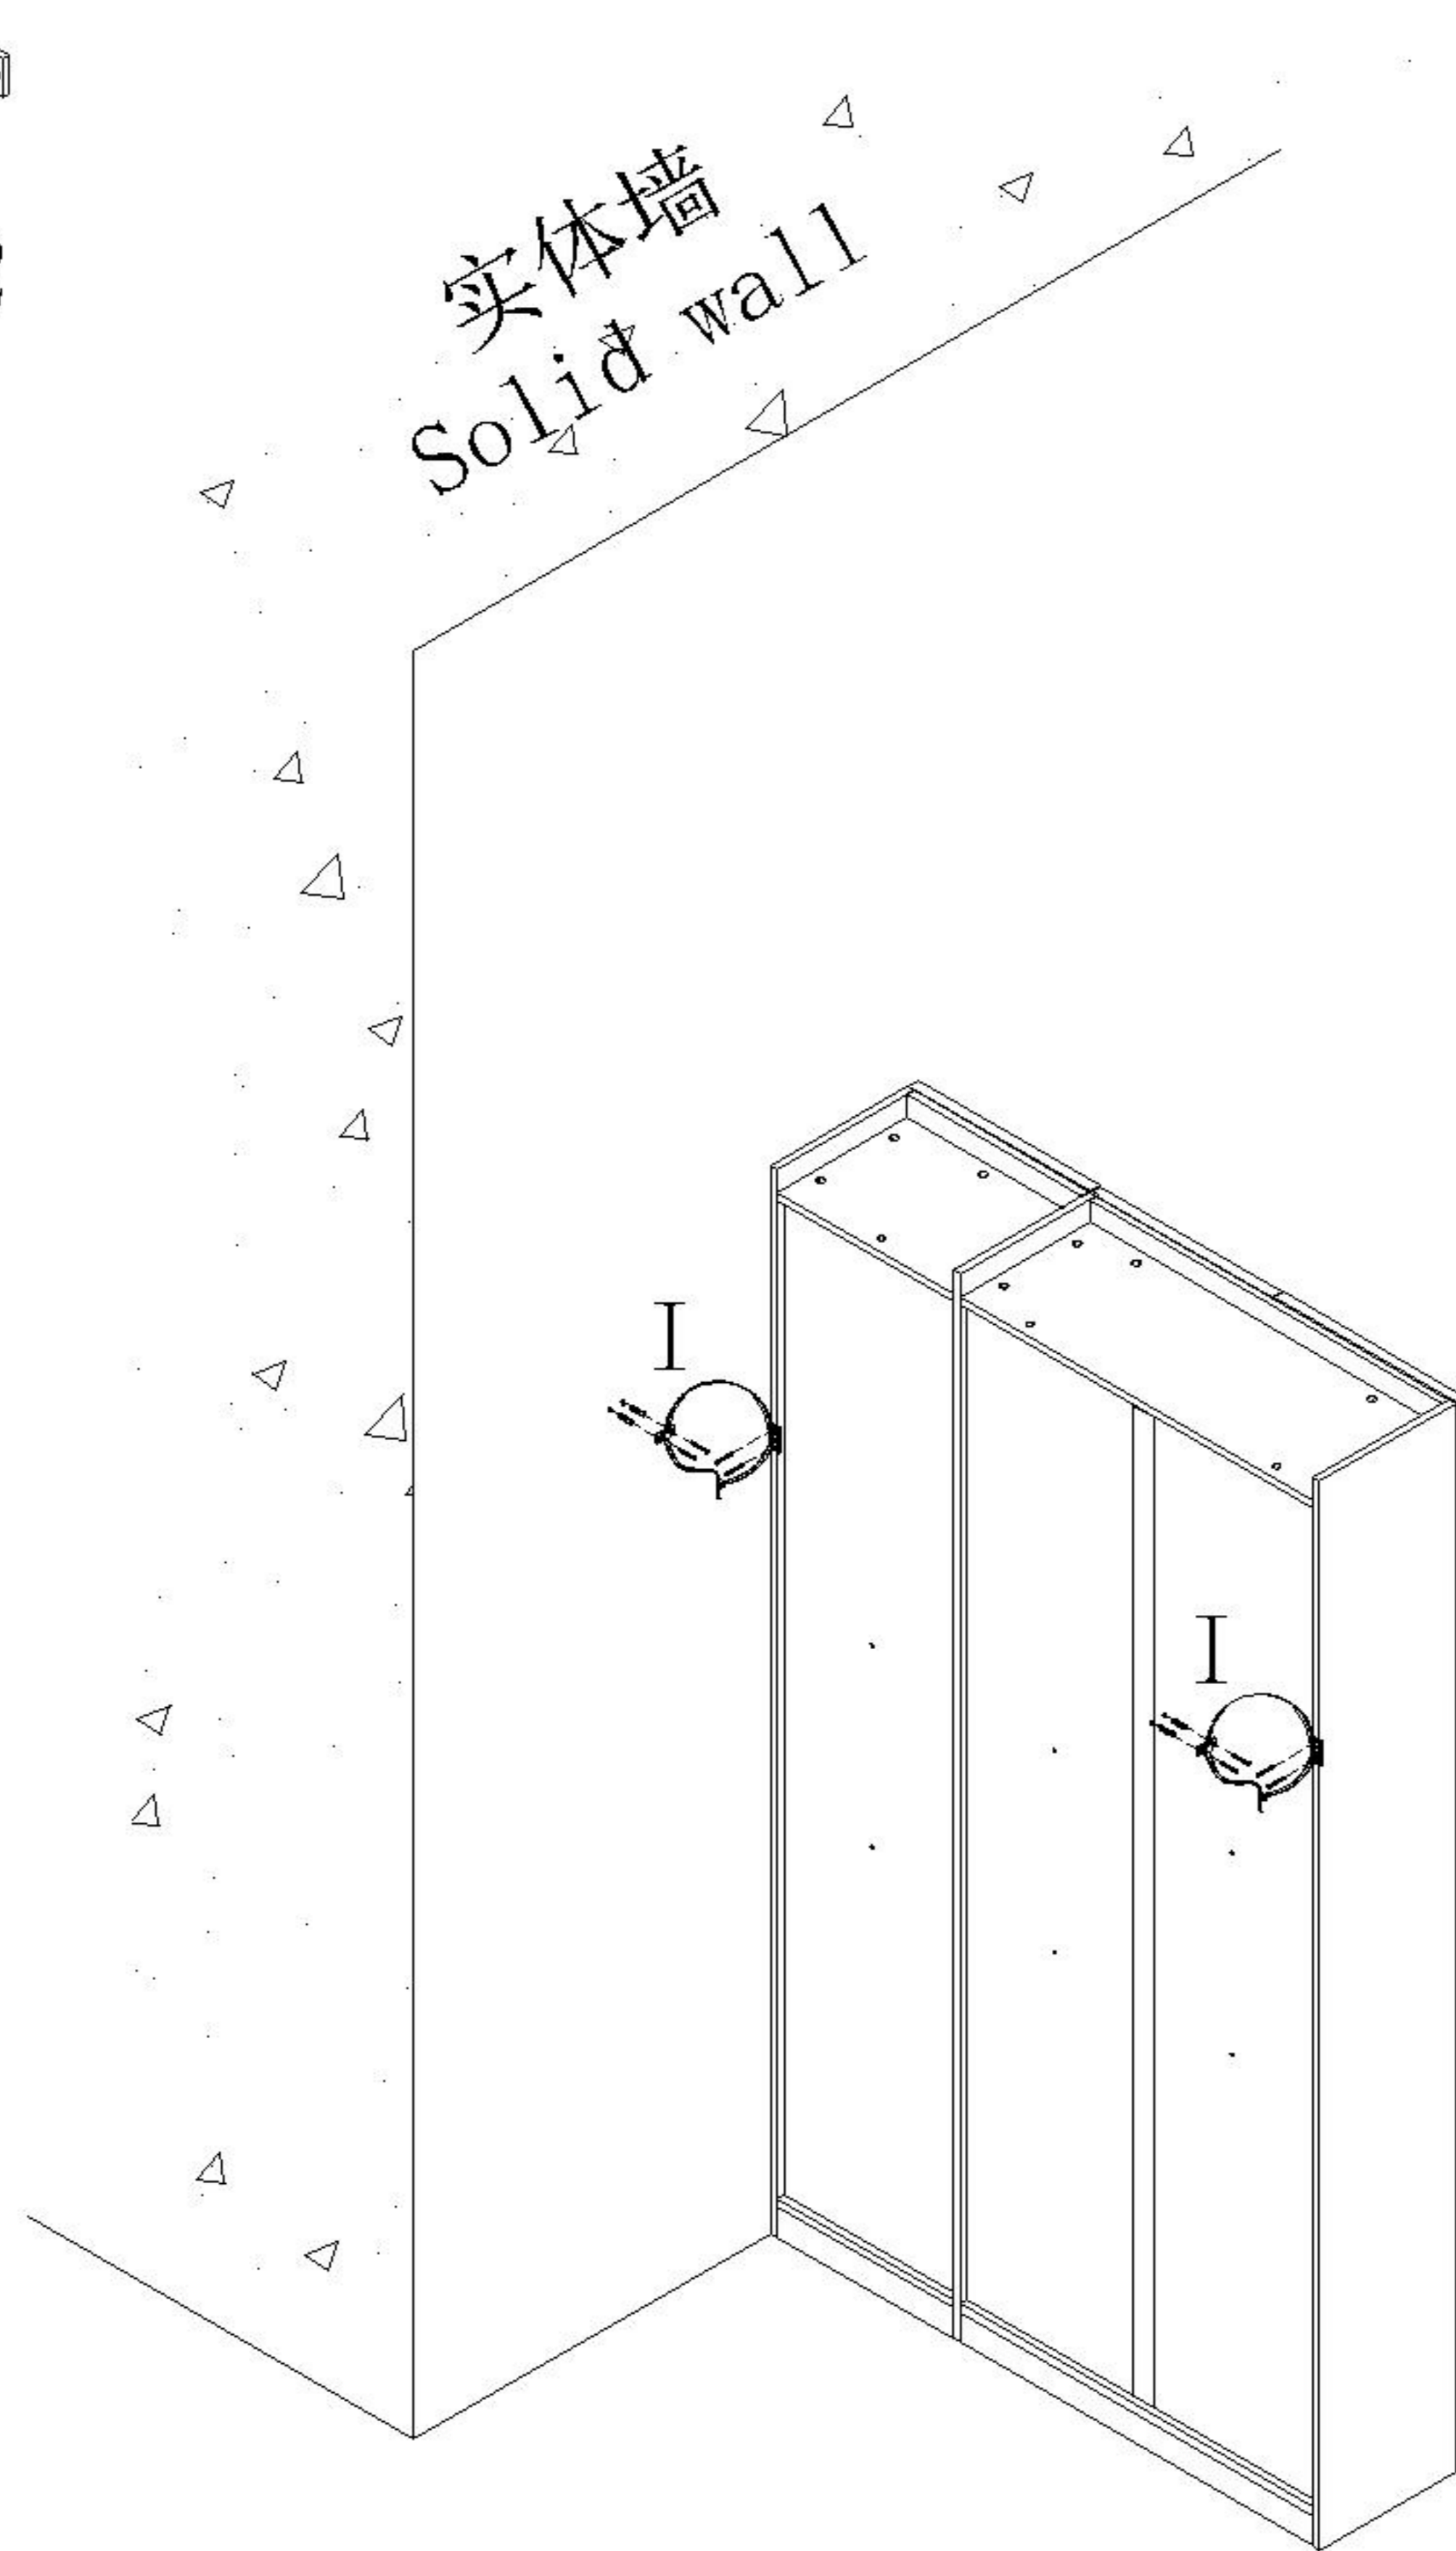

NG14X-A

安装方法/
Installation method

- (N)*12
- (O)*3
- (P)*3

- (I)*2

注意：
防倒器一定要按图安装，为防止柜子倾倒！

be careful:
The anti fall device must be installed according to the diagram to prevent the cabinet from tipping over!