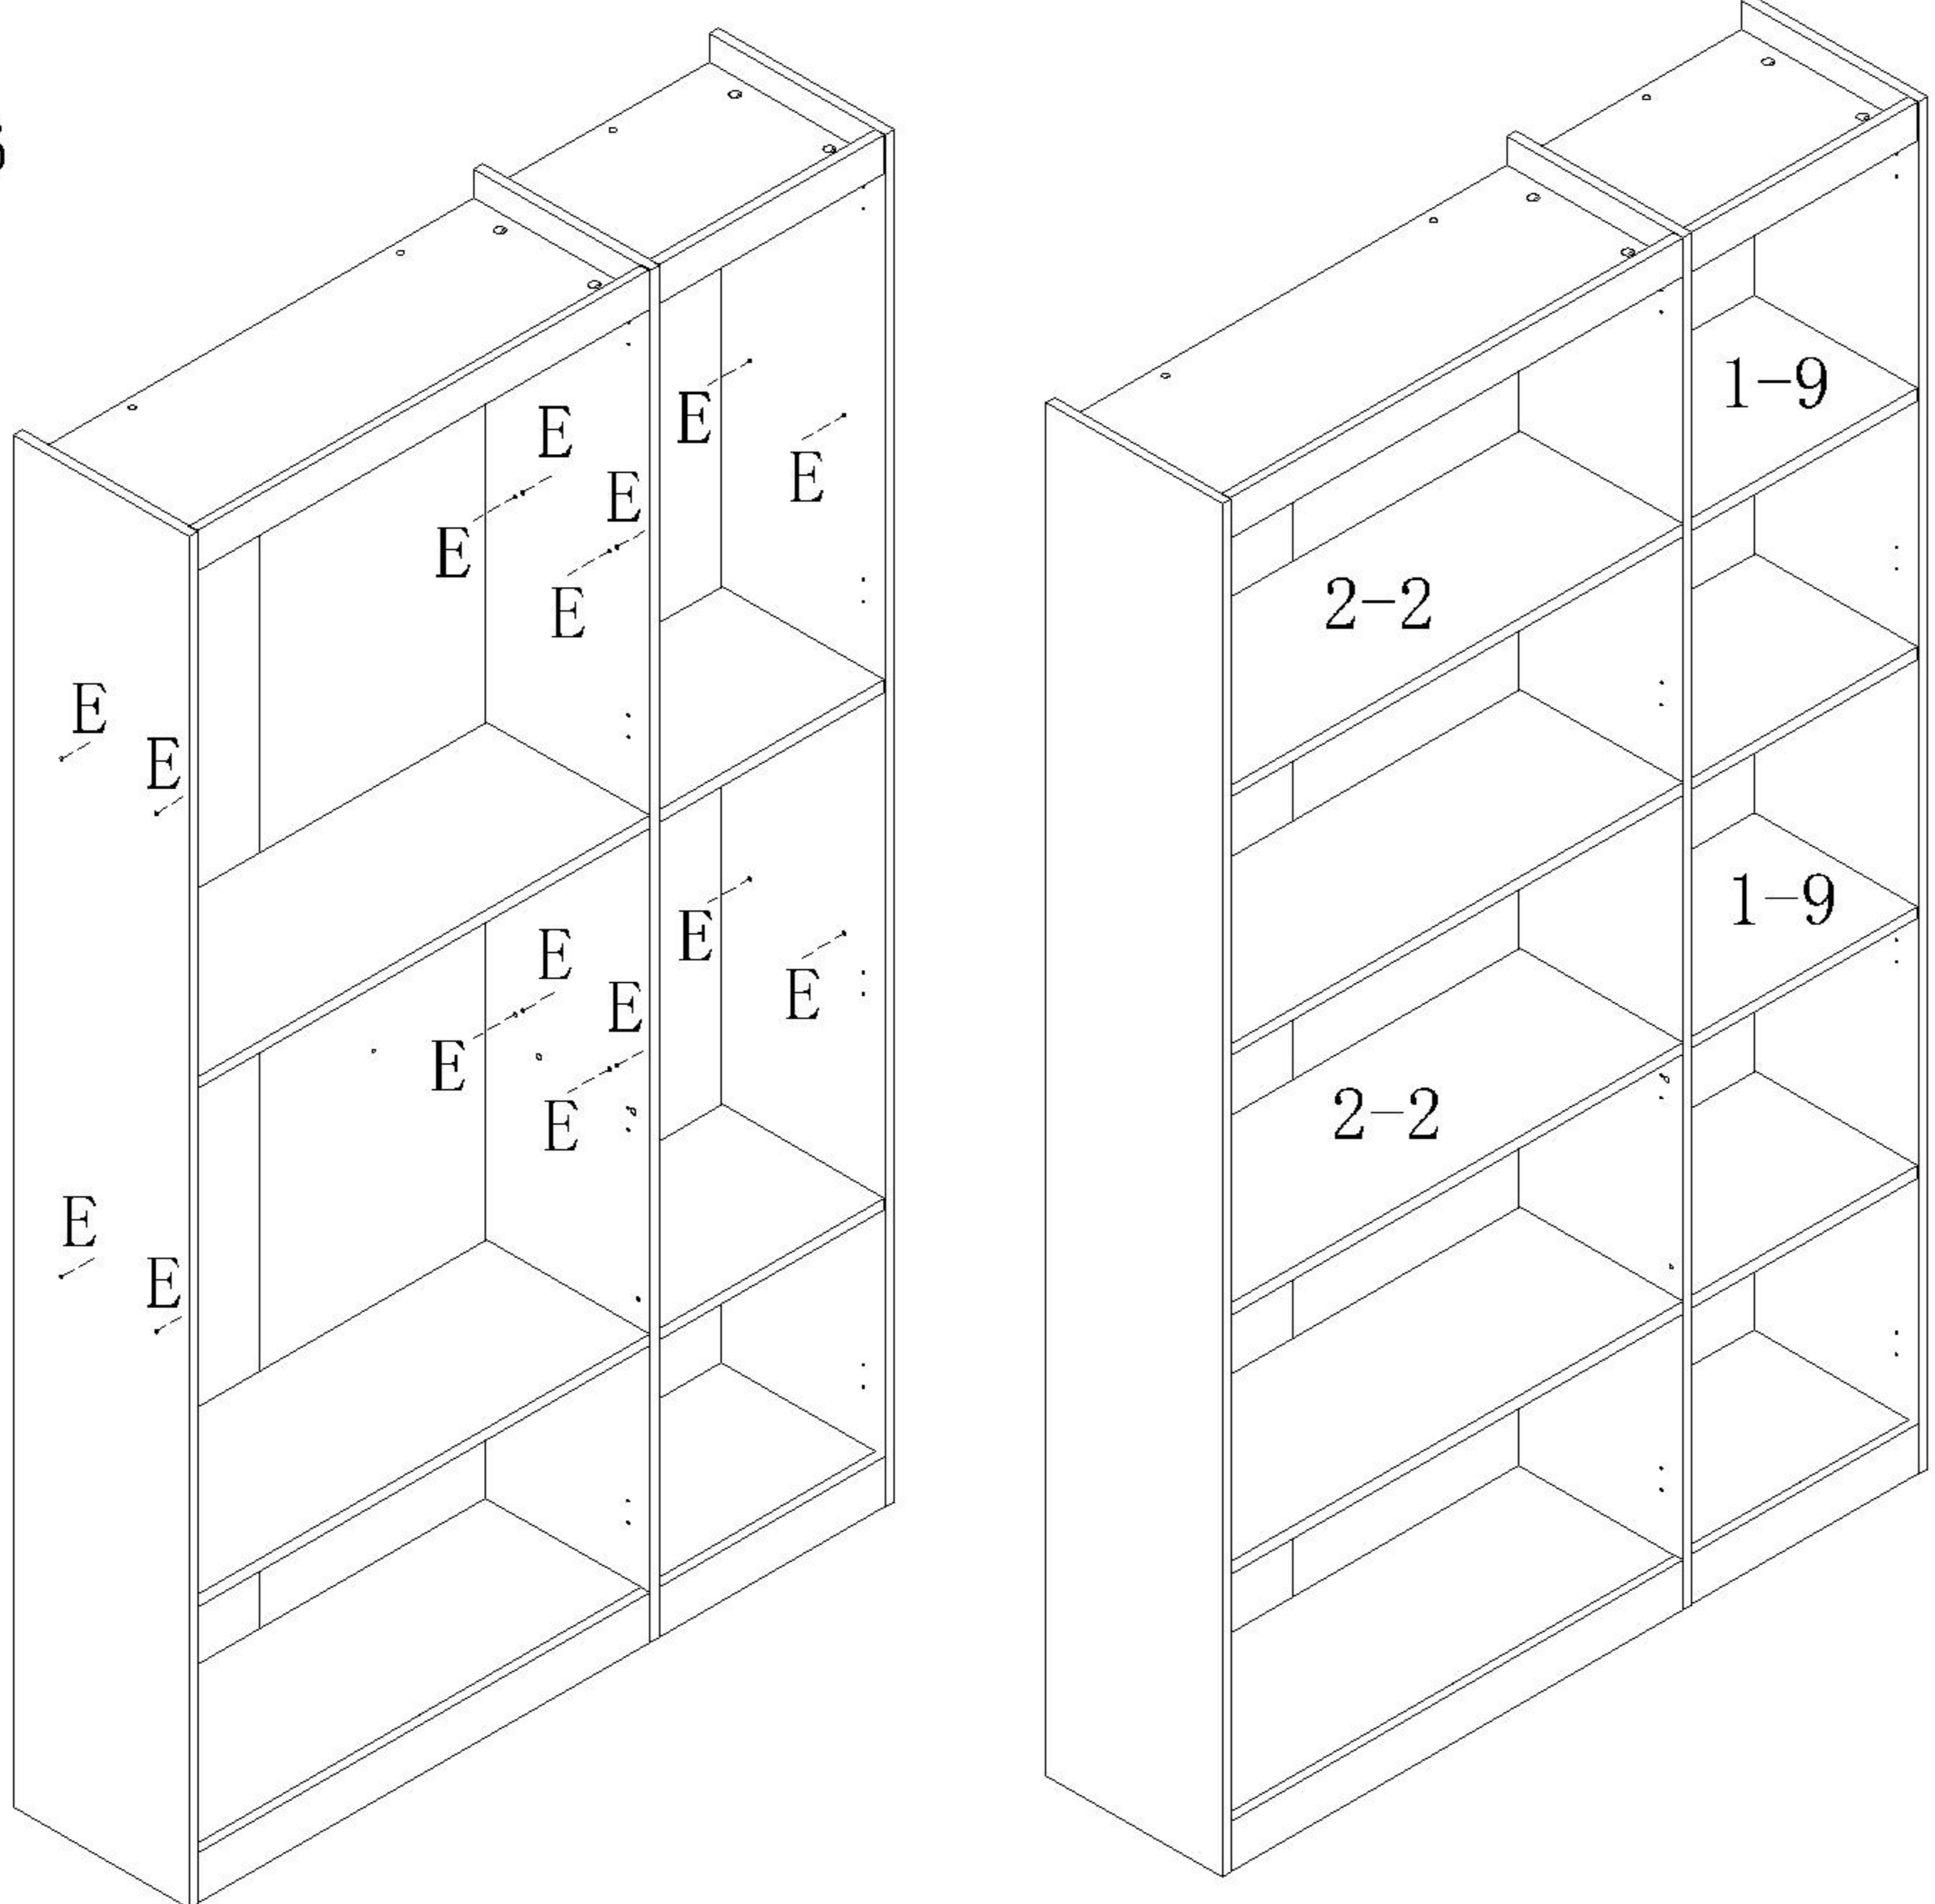

NG14X-A

安装方法/
Installation method

- (A)*8
- (B)*16
- (C)*7
- (D)*4
- (J)*7
- (K)*8

5

- (A)*8
- (B)*16
- (C)*7
- (D)*2

6

- (E)*16

7

- (F)*12
- (G)*12
- (H)*12
- (L)*2
- (M)*2

8